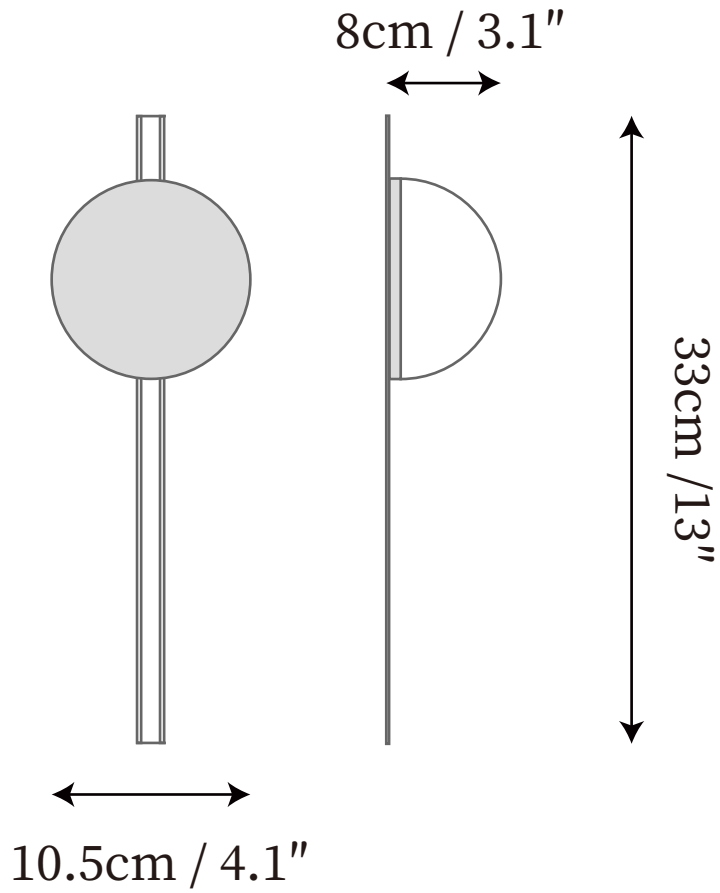

SPECIFICATION SHEET

SPECIFICATION DETAILS

*For custom options, consult factory for details

Fixture Dimensions	D 4.1" x H 13" Wall distance: H 3.1"
Light source	Integrated LED
Wattage	~8 Watts
Voltage	AC 110-240V
Dimming	Not supported
CRI(Ra)	90+CRI
Mounting	Hardwired.
LED Rated Life	30000 hours
Color Temperature	Warm Light (3000K), Neutral Light (4000K), Cool Light (6000K)
Control method	Compatible with common wall switches(not included)
Finishes	Chrome
Shade Details	Black
Material	Stainless steel, Aluminum

SPECIFICATION SHEET

SPECIFICATION DETAILS

*For custom options, consult factory for details

Fixture Dimensions	D 4.1" x H 16.9" Wall distance: H 3.9"
Light source	Integrated LED
Wattage	~8 Watts
Voltage	AC 110-240V
Dimming	Not supported
CRI(Ra)	90+CRI
Mounting	Hardwired.
LED Rated Life	30000 hours
Color Temperature	Warm Light (3000K), Neutral Light (4000K), Cool Light (6000K)
Control method	Compatible with common wall switches(not included)
Finishes	Chrome
Shade Details	Black
Material	Stainless steel, Aluminum