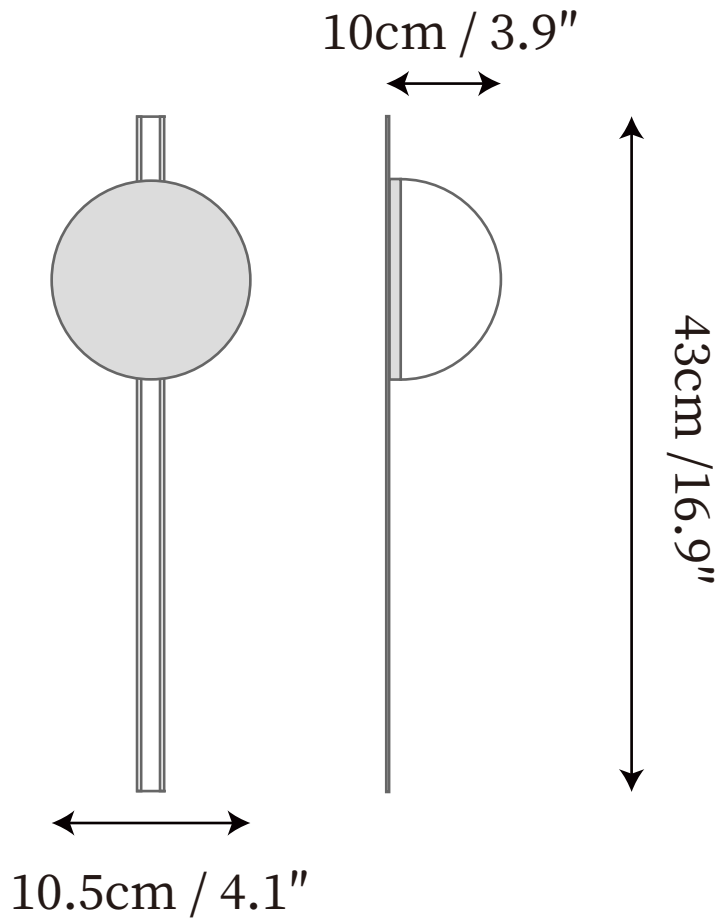

SPECIFICATION SHEET

SPECIFICATION DETAILS

*For custom options, consult factory for details

Fixture Dimensions	D 4.1" x H 13" Wall distance: H 3.1"
Light source	Integrated LED
Wattage	~8 Watts
Voltage	AC 110-240V
Dimming	Not supported
CRI(Ra)	90+CRI
Mounting	Hardwired.
LED Rated Life	30000 hours
Color Temperature	Warm Light (3000K), Neutral Light (4000K), Cool Light (6000K)
Control method	Compatible with common wall switches(not included)
Finishes	Chrome
Shade Details	Black
Material	Stainless steel, Aluminum

SPECIFICATION SHEET

SPECIFICATION DETAILS

*For custom options, consult factory for details

Fixture Dimensions	D 4.1" x H 16.9" Wall distance: H 3.9"
Light source	Integrated LED
Wattage	~8 Watts
Voltage	AC 110-240V
Dimming	Not supported
CRI(Ra)	90+CRI
Mounting	Hardwired.
LED Rated Life	30000 hours
Color Temperature	Warm Light (3000K), Neutral Light (4000K), Cool Light (6000K)
Control method	Compatible with common wall switches(not included)
Finishes	Chrome
Shade Details	Black
Material	Stainless steel, Aluminum