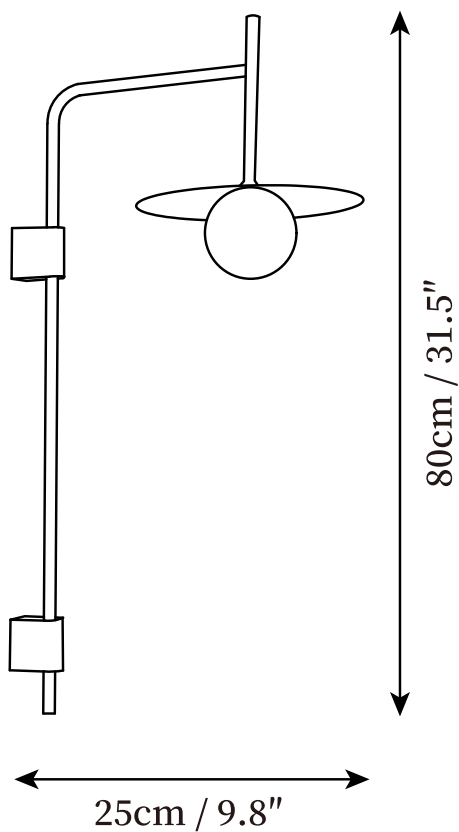

SPECIFICATION SHEET

SPECIFICATION DETAILS

*For custom options, consult factory for details

Fixture Dimensions	Ø 9.8" x H 31.5"
Light source	G9 (bulb not included)
Wattage	MAX 5W incandescent bulb or LED equivalent.
Voltage	AC 110-240V
Mounting	Hardwired.
Dimming	Compatible with dimmable bulbs (bulb not included)
Control method	Compatible with common wall switches(
Finishes	White, Black, Gray.
Shade Details	Frosted white.
Material	Metal, Glass.