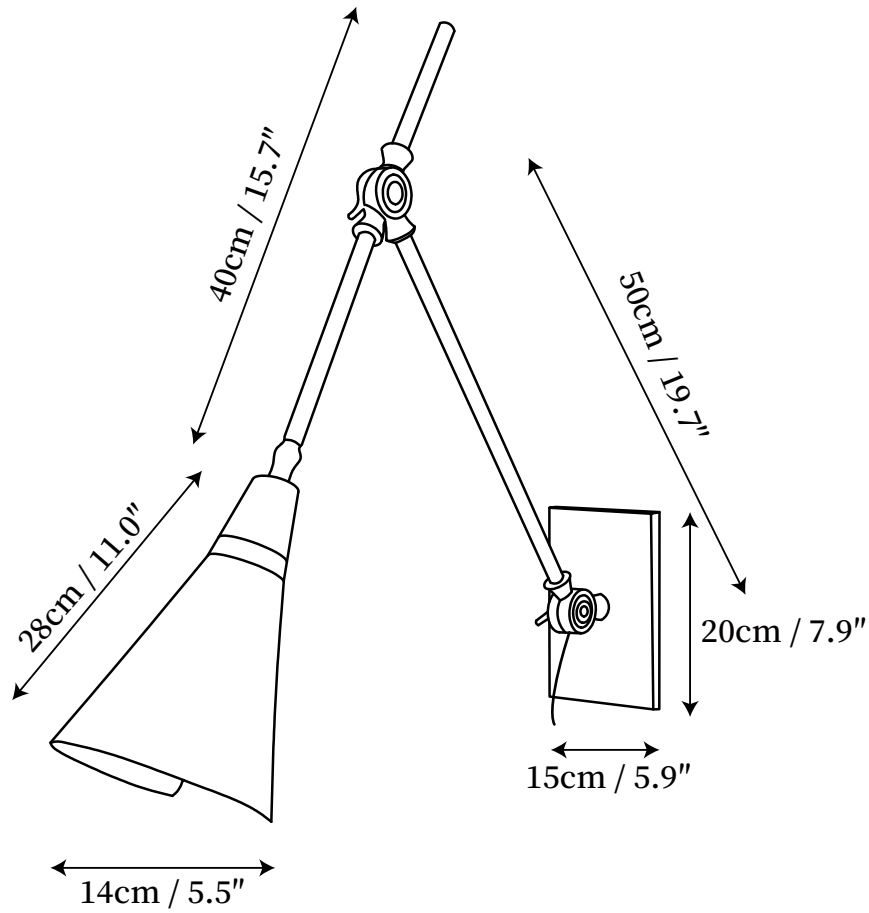

SPECIFICATION SHEET

SPECIFICATION DETAILS

*For custom options, consult factory for details

Fixture Dimensions	D 5.5" x H 11"
Light source	E14. (bulb not included)
Wattage	MAX 15W incandescent bulb or LED equivalent.
Voltage	AC 110-240V
Mounting	Hardwired.
Dimming	Compatible with dimmable bulbs (bulb not included)
Control method	Compatible with common wall switches (not included)
Finishes	White, Black, Brass.
Shade Details	White.
Material	Metal, Brass, Aluminum.