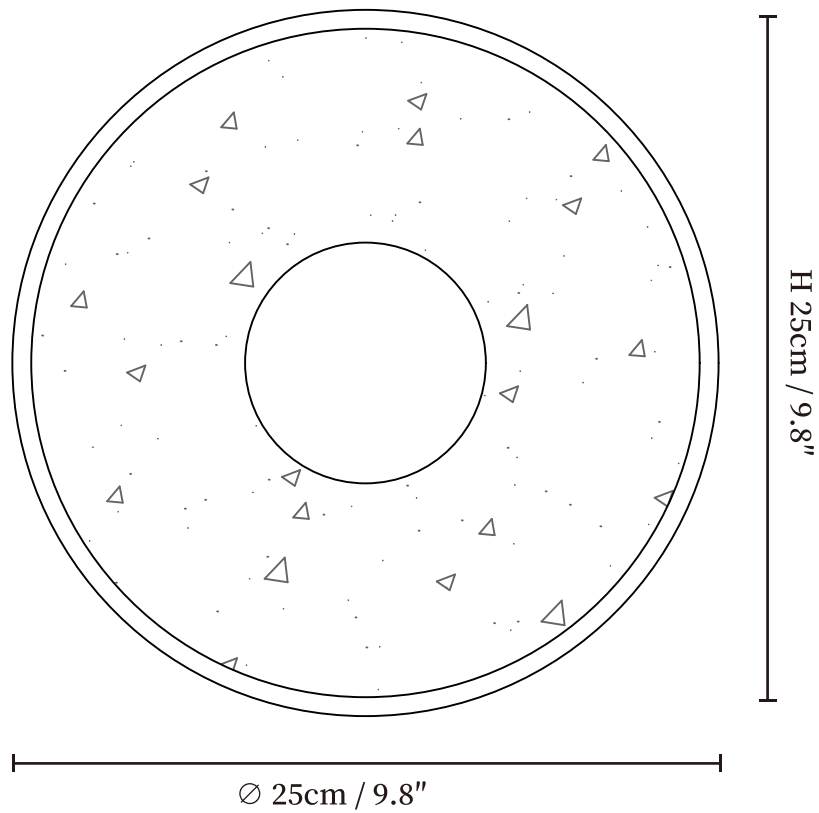

## SPECIFICATION DETAILS

\*For custom options, consult factory for details

<b>Fixture Dimensions</b>	Ø 9.8" x H 9.8"
<b>Light source</b>	Integrated LED
<b>Wattage</b>	~5W
<b>Voltage</b>	AC 110-240V
<b>Dimming</b>	Compatible with dimmable LED and dimmable bulbs.
<b>CRI(Ra)</b>	90+CRI
<b>Mounting</b>	Hardwired.
<b>LED Rated Life</b>	30000 hours
<b>Color Temperature</b>	Warm Light (3000K), Neutral Light (4000K), Cool Light (6000K)
<b>Control method</b>	Compatible with common wall switches(not included)
<b>Finishes</b>	Yellow Travertine.
<b>Shade Details</b>	Walnut Color
<b>Material</b>	Yellow Travertine, Solid Wood.