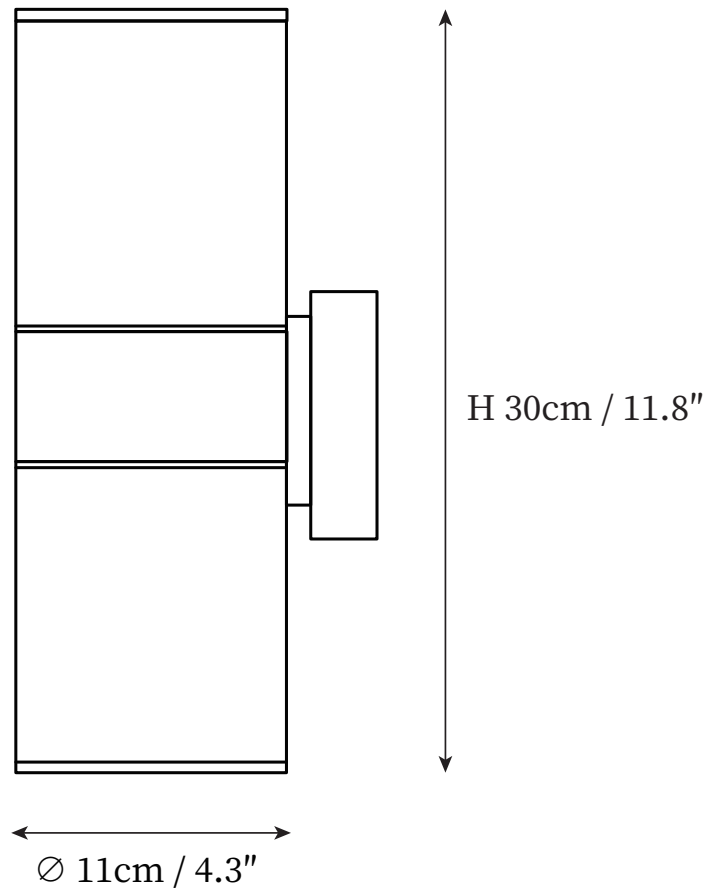

SPECIFICATION SHEET

SPECIFICATION DETAILS

*For custom options, consult factory for details

Fixture Dimensions	D 4.3" x H 11.8"
Light source	Integrated LED
Wattage	~5W
	AC 110-240V
Color Temperature	3000K
CRI(Ra)	80CRI
Mounting	Wall
Driver Required	Yes
Optional Color Temps	Warm Light (3000K), Neutral Light (4000K), Cool Light (6000K).
LED Rated Life	30000 Hours
Dimming	Dimming is not supported
Finishes	White, Black, Grey.
Shade Details	White, Black, Grey.
Material	Metal, Aluminum, Glass.
Wire Length	No
Wire Type	No