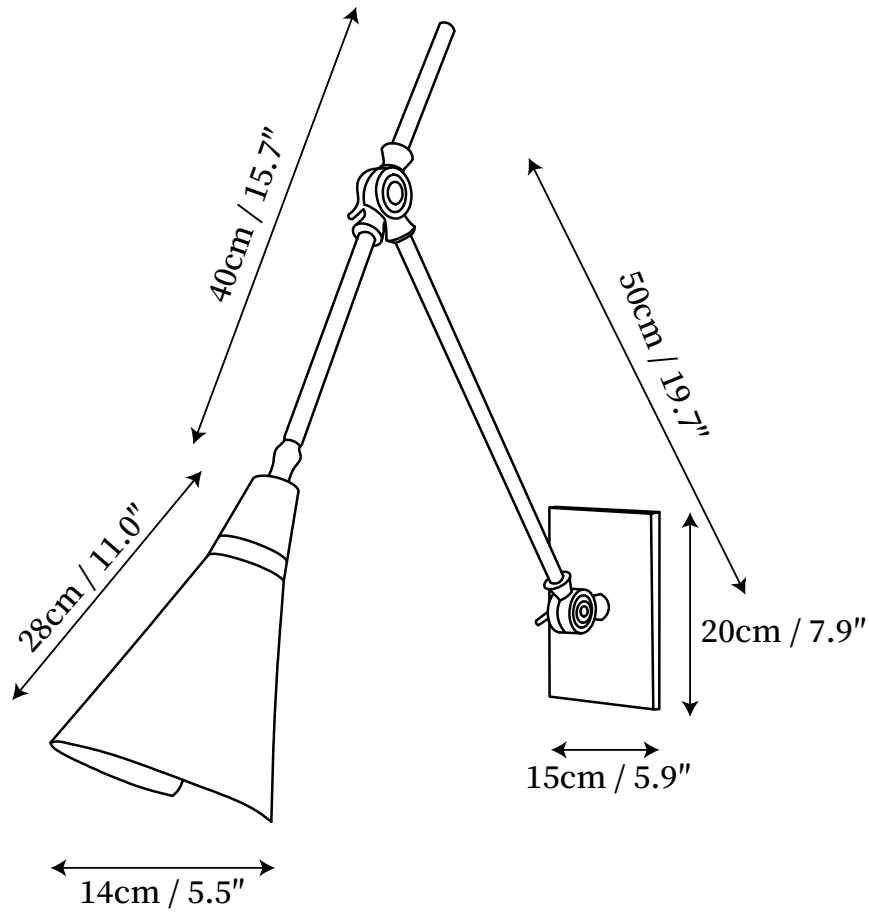

SPECIFICATION SHEET

SPECIFICATION DETAILS

*For custom options, consult factory for details

Fixture Dimensions	D 5.5" x H 11"
Light source	E14. (bulb not included)
Wattage	MAX 15W incandescent bulb or LED equivalent.
Voltage	AC 110-240V
Mounting	Hardwired.
Dimming	Compatible with dimmable bulbs (bulb not included)
Control method	Compatible with common wall switches (not included)
Finishes	White, Black, Brass.
Shade Details	White.
Material	Metal, Brass, Aluminum.