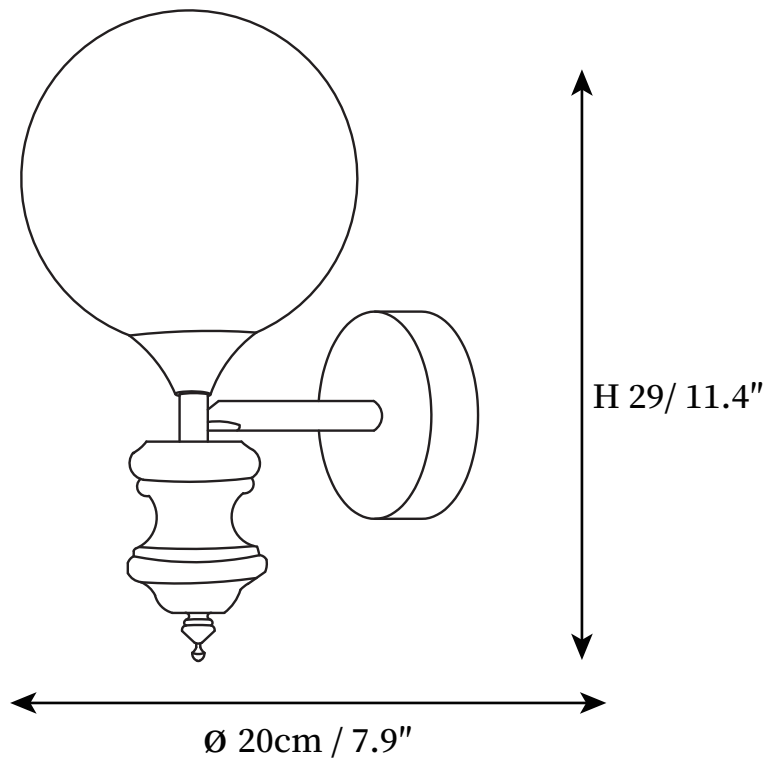

SPECIFICATION SHEET

SPECIFICATION DETAILS

*For custom options, consult factory for details

Fixture Dimensions	W 7.9" x H 11.4"
Light source	E27
Wattage	Max 40w
Voltage	AC 110-240V
Color Temperature	Based on the purchase of light bulbs
CRI(Ra)	80CRI
Mounting	Wall
Driver Required	No
Optional Color Temps	Buy bulbs as needed
LED Rated Life	Based on bulb life (we do not supply bulbs)
Dimming	Dimming is not supported
Finishes	Chrome & Blue.
Shade Details	White
Material	Metal, Glass
Wire Length	No
Wire Type	No