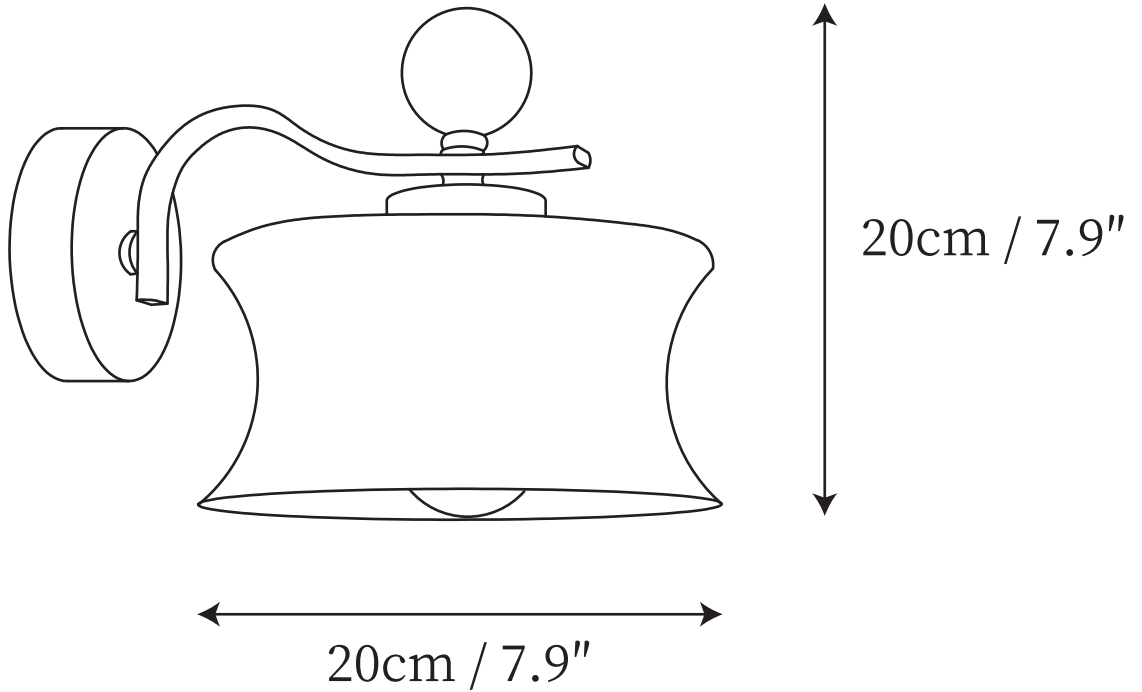

SPECIFICATION SHEET

SPECIFICATION DETAILS

*For custom options, consult factory for details

Fixture Dimensions	D 7.9" x H 7.9"
Light source	E26 or E27
Wattage	Max 40W
Voltage	AC 110-240V
Color Temperature	Based on the purchase of light bulbs
CRI(Ra)	80CRI
Mounting	Wall
Driver Required	No
Optional Color Temps	Buy bulbs as needed
LED Rated Life	Based on bulb life (we do not supply bulbs)
Dimming	Dimming is not supported
Finishes	Gold, Chrome
Shade Details	Beige, White
Material	Metal
Wire Length	No
Wire Type	No