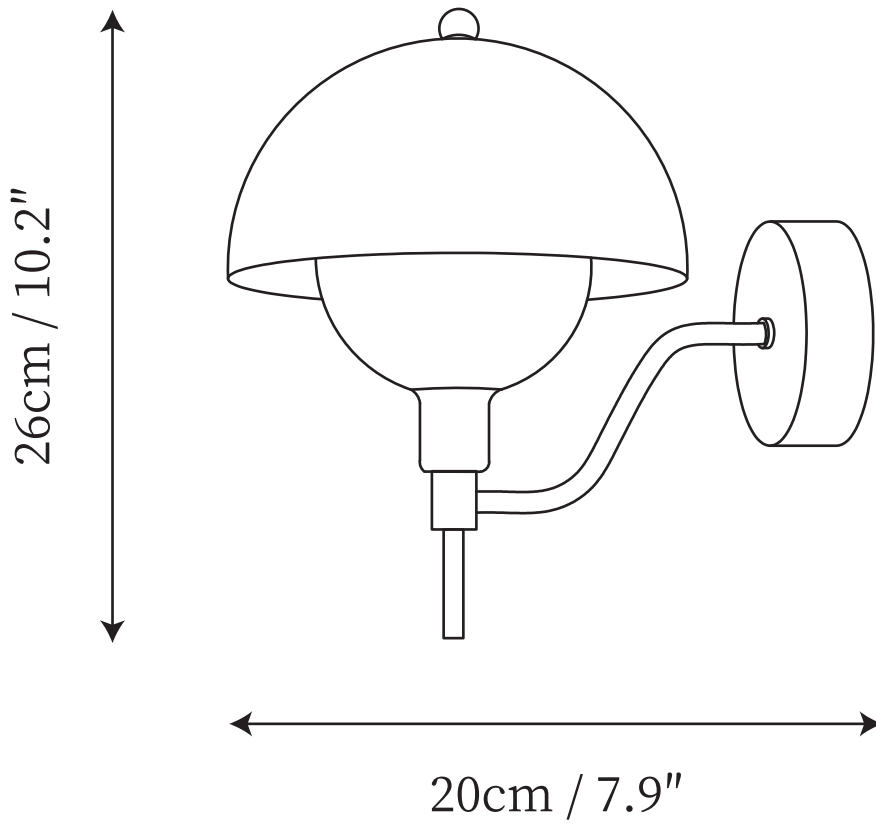

SPECIFICATION SHEET

SPECIFICATION DETAILS

*For custom options, consult factory for details

Fixture Dimensions	D 7.9" x H 10.2"
Light source	G9
Wattage	~5 W
Voltage	AC 110-240V
Color Temperature	Based on the purchase of light bulbs
CRI(Ra)	80CRI
Mounting	Wall
Driver Required	No
Optional Color Temps	Buy bulbs as needed
LED Rated Life	Based on bulb life (we do not supply bulbs)
Dimming	Dimming is not supported
Finishes	Chrome
Shade Details	White
Material	Metal, Glass, Acrylic
Wire Length	No
Wire Type	No