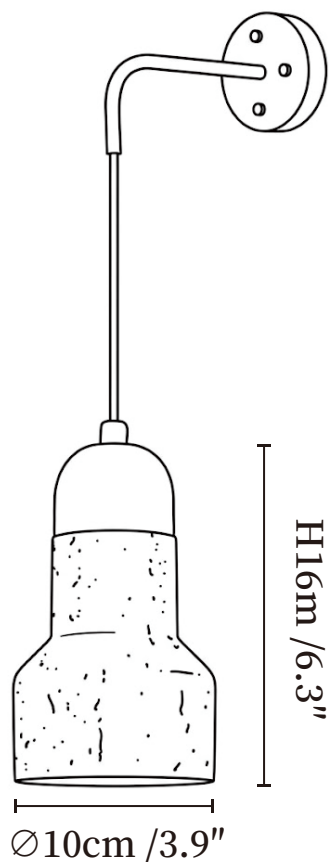

# SPECIFICATION SHEET

---

## SPECIFICATION DETAILS

\*For custom options, consult factory for details

<b>Fixture Dimensions</b>	Ø 3.9" x H 6.3"
<b>Light source</b>	E26 or E27(bulb not included)
<b>Wattage</b>	MAX 40W incandescent bulb or LED equivalent.
<b>Voltage</b>	AC 110-240V
<b>Mounting</b>	Hardwired.
<b>Dimming</b>	Compatible with dimmable bulbs (bulb not included)
<b>Control method</b>	Compatible with common wall switches(not included)
<b>Finishes</b>	Black Travertine, Walnut Wood.
<b>Shade Details</b>	Black Travertine.
<b>Material</b>	Black Travertine, Wood, Metal.