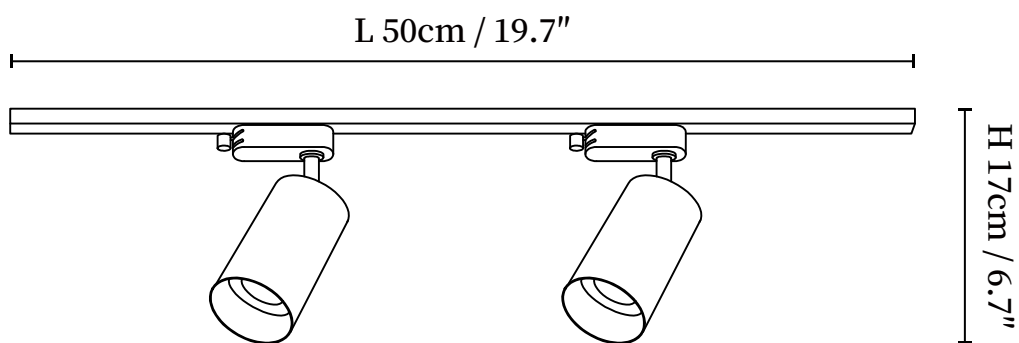

## SPECIFICATION DETAILS

\*For custom options, consult factory for details

<b>Fixture Dimensions</b>	L 19.7" x H 6.7" (2 heads)
<b>Light source</b>	Integrated LED
<b>Wattage</b>	~5W
<b>Voltage</b>	AC 110-240V
<b>Dimming</b>	Not supported
<b>CRI(Ra)</b>	90+CRI
<b>Mounting</b>	Hardwired.
<b>LED Rated Life</b>	30000 hours
<b>Color Temperature</b>	Warm Light (3000K), Neutral Light (4000K), Cool Light (6000K)
<b>Control method</b>	Compatible with common wall switches(not included)
<b>Finishes</b>	Black, White.
<b>Shade Details</b>	Gold
<b>Material</b>	Metal, Aluminum.

## SPECIFICATION DETAILS

\*For custom options, consult factory for details

<b>Fixture Dimensions</b>	L 39.4" x H 6.7" (3 heads)
<b>Light source</b>	Integrated LED
<b>Wattage</b>	~5W
<b>Voltage</b>	AC 110-240V
<b>Dimming</b>	Not supported
<b>CRI(Ra)</b>	90+CRI
<b>Mounting</b>	Hardwired.
<b>LED Rated Life</b>	30000 hours
<b>Color Temperature</b>	Warm Light (3000K), Neutral Light (4000K), Cool Light (6000K)
<b>Control method</b>	Compatible with common wall switches(not included)
<b>Finishes</b>	Black, White.
<b>Shade Details</b>	Gold
<b>Material</b>	Metal, Aluminum.

## SPECIFICATION DETAILS

\*For custom options, consult factory for details

<b>Fixture Dimensions</b>	L 39.4" x H 8.7" (4 heads)
<b>Light source</b>	Integrated LED
<b>Wattage</b>	~5W
<b>Voltage</b>	AC 110-240V
<b>Dimming</b>	Not supported
<b>CRI(Ra)</b>	90+CRI
<b>Mounting</b>	Hardwired.
<b>LED Rated Life</b>	30000 hours
<b>Color Temperature</b>	Warm Light (3000K), Neutral Light (4000K), Cool Light (6000K)
<b>Control method</b>	Compatible with common wall switches (not included)
<b>Finishes</b>	Black, White.
<b>Shade Details</b>	Gold
<b>Material</b>	Metal, Aluminum.