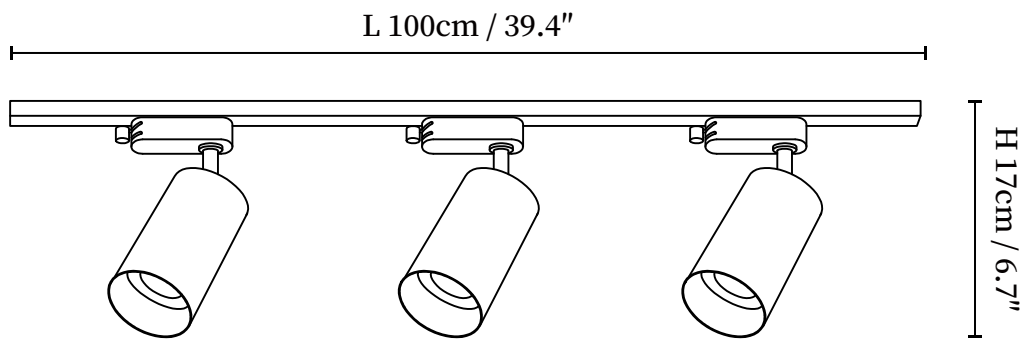

## SPECIFICATION DETAILS

\*For custom options, consult factory for details

<b>Fixture Dimensions</b>	L 19.7" x H 6.7" (2 heads)
<b>Light source</b>	Integrated LED
<b>Wattage</b>	~5W
<b>Voltage</b>	AC 110-240V
<b>Dimming</b>	Not supported
<b>CRI(Ra)</b>	90+CRI
<b>Mounting</b>	Hardwired.
<b>LED Rated Life</b>	30000 hours
<b>Color Temperature</b>	Warm Light (3000K), Neutral Light (4000K), Cool Light (6000K)
<b>Control method</b>	Compatible with common wall switches(not included)
<b>Finishes</b>	Black, White.
<b>Shade Details</b>	Gold
<b>Material</b>	Metal, Aluminum.

## SPECIFICATION DETAILS

\*For custom options, consult factory for details

<b>Fixture Dimensions</b>	L 39.4" x H 6.7" (3 heads)
<b>Light source</b>	Integrated LED
<b>Wattage</b>	~5W
<b>Voltage</b>	AC 110-240V
<b>Dimming</b>	Not supported
<b>CRI(Ra)</b>	90+CRI
<b>Mounting</b>	Hardwired.
<b>LED Rated Life</b>	30000 hours
<b>Color Temperature</b>	Warm Light (3000K), Neutral Light (4000K), Cool Light (6000K)
<b>Control method</b>	Compatible with common wall switches(not included)
<b>Finishes</b>	Black, White.
<b>Shade Details</b>	Gold
<b>Material</b>	Metal, Aluminum.

## SPECIFICATION DETAILS

\*For custom options, consult factory for details

<b>Fixture Dimensions</b>	L 39.4" x H 8.7" (4 heads)
<b>Light source</b>	Integrated LED
<b>Wattage</b>	~5W
<b>Voltage</b>	AC 110-240V
<b>Dimming</b>	Not supported
<b>CRI(Ra)</b>	90+CRI
<b>Mounting</b>	Hardwired.
<b>LED Rated Life</b>	30000 hours
<b>Color Temperature</b>	Warm Light (3000K), Neutral Light (4000K), Cool Light (6000K)
<b>Control method</b>	Compatible with common wall switches (not included)
<b>Finishes</b>	Black, White.
<b>Shade Details</b>	Gold
<b>Material</b>	Metal, Aluminum.