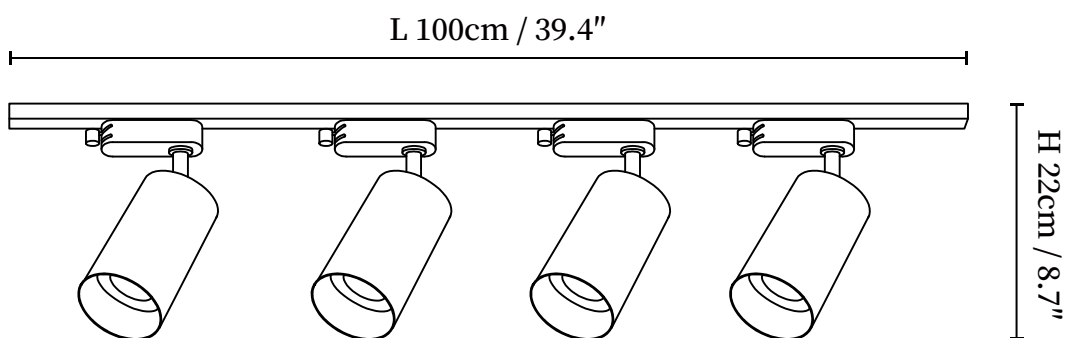

## SPECIFICATION DETAILS

\*For custom options, consult factory for details

<b>Fixture Dimensions</b>	L 19.7" x H 6.7" (2 heads)
<b>Light source</b>	Integrated LED
<b>Wattage</b>	~5W
<b>Voltage</b>	AC 110-240V
<b>Dimming</b>	Not supported
<b>CRI(Ra)</b>	90+CRI
<b>Mounting</b>	Hardwired.
<b>LED Rated Life</b>	30000 hours
<b>Color Temperature</b>	Warm Light (3000K), Neutral Light (4000K), Cool Light (6000K)
<b>Control method</b>	Compatible with common wall switches(not included)
<b>Finishes</b>	Black, White.
<b>Shade Details</b>	Gold
<b>Material</b>	Metal, Aluminum.

## SPECIFICATION DETAILS

\*For custom options, consult factory for details

<b>Fixture Dimensions</b>	L 39.4" x H 6.7" (3 heads)
<b>Light source</b>	Integrated LED
<b>Wattage</b>	~5W
<b>Voltage</b>	AC 110-240V
<b>Dimming</b>	Not supported
<b>CRI(Ra)</b>	90+CRI
<b>Mounting</b>	Hardwired.
<b>LED Rated Life</b>	30000 hours
<b>Color Temperature</b>	Warm Light (3000K), Neutral Light (4000K), Cool Light (6000K)
<b>Control method</b>	Compatible with common wall switches(not included)
<b>Finishes</b>	Black, White.
<b>Shade Details</b>	Gold
<b>Material</b>	Metal, Aluminum.

## SPECIFICATION DETAILS

\*For custom options, consult factory for details

<b>Fixture Dimensions</b>	L 39.4" x H 8.7" (4 heads)
<b>Light source</b>	Integrated LED
<b>Wattage</b>	~5W
<b>Voltage</b>	AC 110-240V
<b>Dimming</b>	Not supported
<b>CRI(Ra)</b>	90+CRI
<b>Mounting</b>	Hardwired.
<b>LED Rated Life</b>	30000 hours
<b>Color Temperature</b>	Warm Light (3000K), Neutral Light (4000K), Cool Light (6000K)
<b>Control method</b>	Compatible with common wall switches (not included)
<b>Finishes</b>	Black, White.
<b>Shade Details</b>	Gold
<b>Material</b>	Metal, Aluminum.