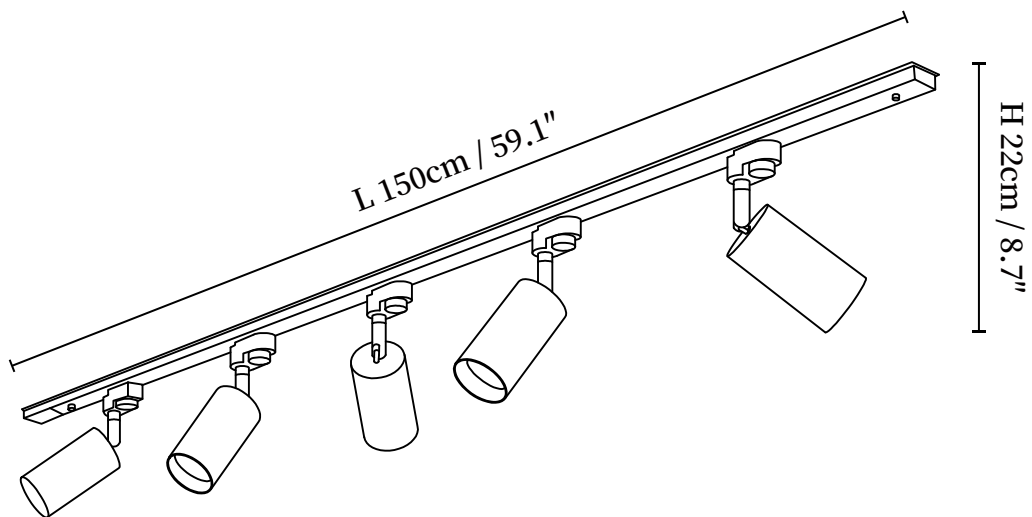

SPECIFICATION SHEET

SPECIFICATION DETAILS

*For custom options, consult factory for details

Fixture Dimensions	L 59.1" x H 8.7" (5 heads)
Light source	Integrated LED
Wattage	~5W
Voltage	AC 110-240V
Dimming	Not supported
CRI(Ra)	90+CRI
Mounting	Hardwired.
LED Rated Life	30000 hours
Color Temperature	Warm Light (3000K), Neutral Light (4000K), Cool Light (6000K)
Control method	Compatible with common wall switches(not included)
Finishes	Black, White.
Shade Details	Gold
Material	Metal, Aluminum.