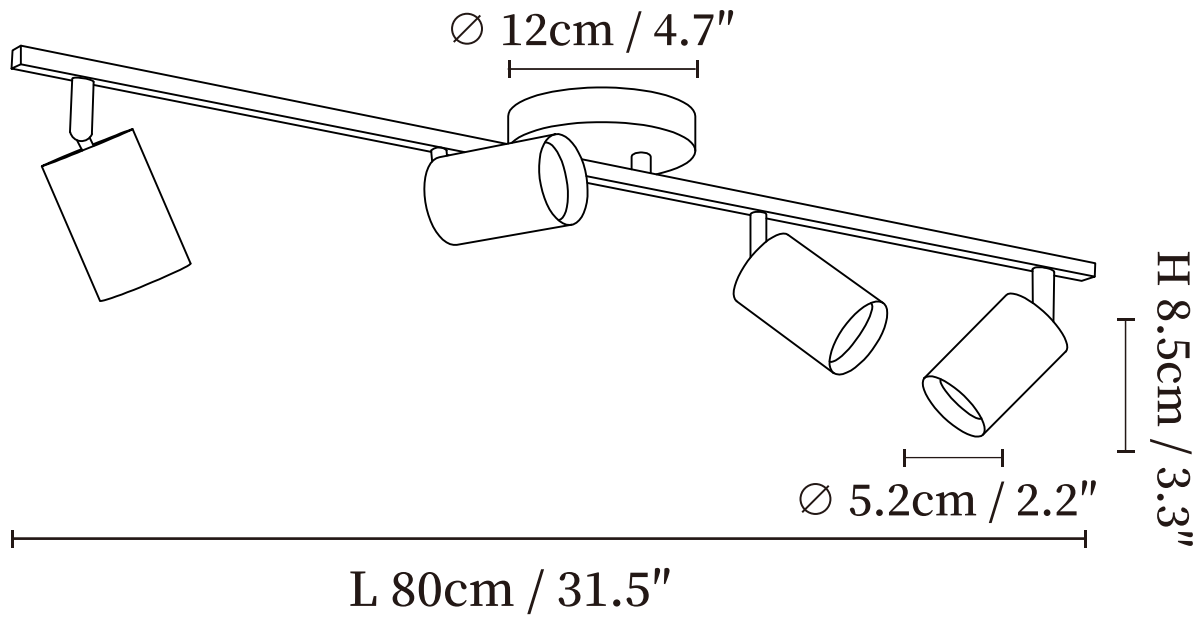

## SPECIFICATION DETAILS

\*For custom options, consult factory for details

<b>Fixture Dimensions</b>	L 22" x H 3.3"
<b>Light source</b>	GU10
<b>Wattage</b>	~5W
<b>Voltage</b>	AC 110-240V
<b>Dimming</b>	Compatible with dimmable LED.
<b>CRI(Ra)</b>	90+CRI
<b>Mounting</b>	Hardwired.
<b>Control method</b>	Compatible with common wall switches (not included)
<b>Finishes</b>	Walnut color, Wood color, Gold.
<b>Shade Details</b>	White.
<b>Material</b>	Metal, Aluminum, Acrylic, Wood.

## SPECIFICATION DETAILS

\*For custom options, consult factory for details

<b>Fixture Dimensions</b>	L 31.5" x H 3.3"
<b>Light source</b>	GU10
<b>Wattage</b>	~5W
<b>Voltage</b>	AC 110-240V
<b>Dimming</b>	Compatible with dimmable LED.
<b>CRI(Ra)</b>	90+CRI
<b>Mounting</b>	Hardwired.
<b>Control method</b>	Compatible with common wall switches(not included)
<b>Finishes</b>	Walnut color, Wood color, Gold.
<b>Shade Details</b>	White.
<b>Material</b>	Metal, Aluminum, Acrylic, Wood.

## SPECIFICATION DETAILS

\*For custom options, consult factory for details

Fixture Dimensions	L 39.4" x H 3.3"
Light source	GU10
Wattage	~5W
Voltage	AC 110-240V
Dimming	Compatible with dimmable LED.
CRI(Ra)	90+CRI
Mounting	Hardwired.
Control method	Compatible with common wall switches(not included)
Finishes	Walnut color, Wood color, Gold.
Shade Details	White.
Material	Metal, Aluminum, Acrylic, Wood.