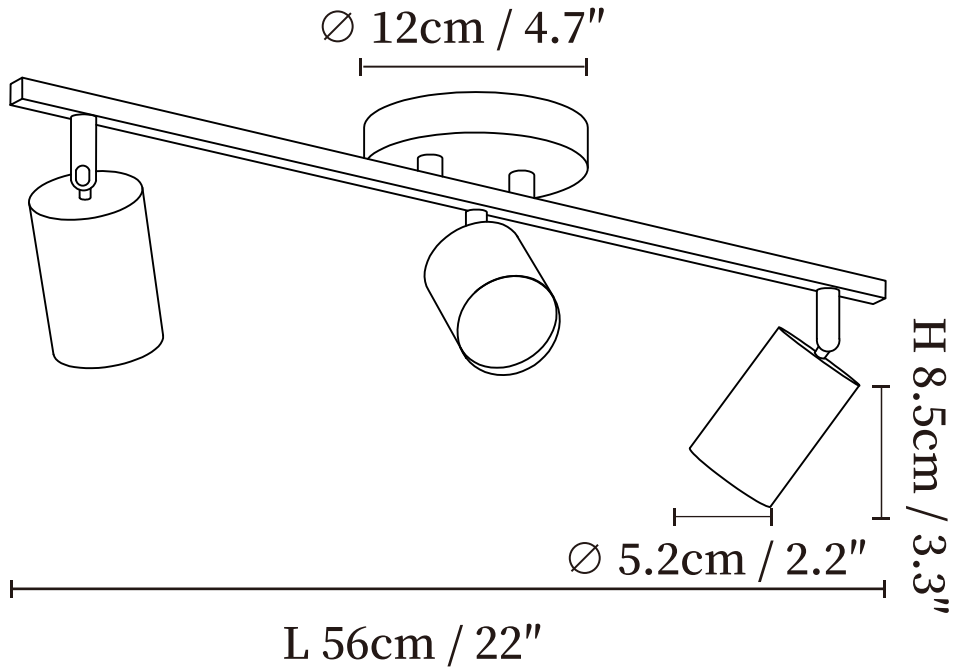

## SPECIFICATION DETAILS

\*For custom options, consult factory for details

<b>Fixture Dimensions</b>	L 22" x H 3.3"
<b>Light source</b>	GU10
<b>Wattage</b>	~5W
<b>Voltage</b>	AC 110-240V
<b>Dimming</b>	Compatible with dimmable LED.
<b>CRI(Ra)</b>	90+CRI
<b>Mounting</b>	Hardwired.
<b>Control method</b>	Compatible with common wall switches (not included)
<b>Finishes</b>	Walnut color, Wood color, Gold.
<b>Shade Details</b>	White.
<b>Material</b>	Metal, Aluminum, Acrylic, Wood.

## SPECIFICATION DETAILS

\*For custom options, consult factory for details

<b>Fixture Dimensions</b>	L 31.5" x H 3.3"
<b>Light source</b>	GU10
<b>Wattage</b>	~5W
<b>Voltage</b>	AC 110-240V
<b>Dimming</b>	Compatible with dimmable LED.
<b>CRI(Ra)</b>	90+CRI
<b>Mounting</b>	Hardwired.
<b>Control method</b>	Compatible with common wall switches(not included)
<b>Finishes</b>	Walnut color, Wood color, Gold.
<b>Shade Details</b>	White.
<b>Material</b>	Metal, Aluminum, Acrylic, Wood.

## SPECIFICATION DETAILS

\*For custom options, consult factory for details

Fixture Dimensions	L 39.4" x H 3.3"
Light source	GU10
Wattage	~5W
Voltage	AC 110-240V
Dimming	Compatible with dimmable LED.
CRI(Ra)	90+CRI
Mounting	Hardwired.
Control method	Compatible with common wall switches(not included)
Finishes	Walnut color, Wood color, Gold.
Shade Details	White.
Material	Metal, Aluminum, Acrylic, Wood.