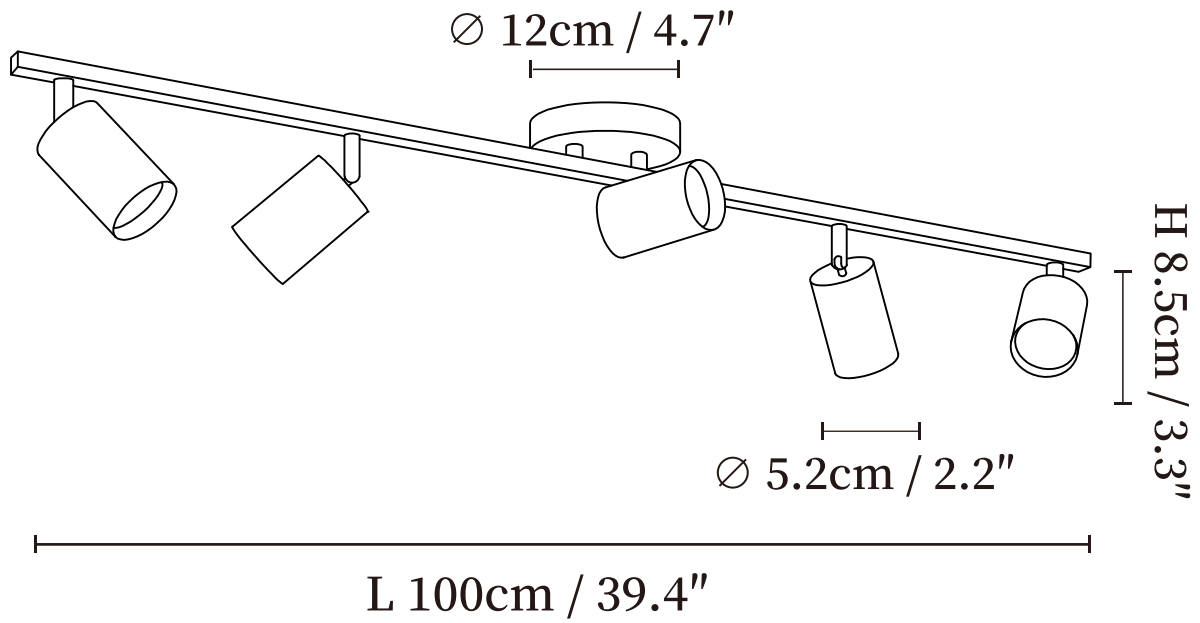

## SPECIFICATION DETAILS

\*For custom options, consult factory for details

<b>Fixture Dimensions</b>	L 22" x H 3.3"
<b>Light source</b>	GU10
<b>Wattage</b>	~5W
<b>Voltage</b>	AC 110-240V
<b>Dimming</b>	Compatible with dimmable LED.
<b>CRI(Ra)</b>	90+CRI
<b>Mounting</b>	Hardwired.
<b>Control method</b>	Compatible with common wall switches (not included)
<b>Finishes</b>	Walnut color, Wood color, Gold.
<b>Shade Details</b>	White.
<b>Material</b>	Metal, Aluminum, Acrylic, Wood.

## SPECIFICATION DETAILS

\*For custom options, consult factory for details

<b>Fixture Dimensions</b>	L 31.5" x H 3.3"
<b>Light source</b>	GU10
<b>Wattage</b>	~5W
<b>Voltage</b>	AC 110-240V
<b>Dimming</b>	Compatible with dimmable LED.
<b>CRI(Ra)</b>	90+CRI
<b>Mounting</b>	Hardwired.
<b>Control method</b>	Compatible with common wall switches(not included)
<b>Finishes</b>	Walnut color, Wood color, Gold.
<b>Shade Details</b>	White.
<b>Material</b>	Metal, Aluminum, Acrylic, Wood.

## SPECIFICATION DETAILS

\*For custom options, consult factory for details

Fixture Dimensions	L 39.4" x H 3.3"
Light source	GU10
Wattage	~5W
Voltage	AC 110-240V
Dimming	Compatible with dimmable LED.
CRI(Ra)	90+CRI
Mounting	Hardwired.
Control method	Compatible with common wall switches(not included)
Finishes	Walnut color, Wood color, Gold.
Shade Details	White.
Material	Metal, Aluminum, Acrylic, Wood.