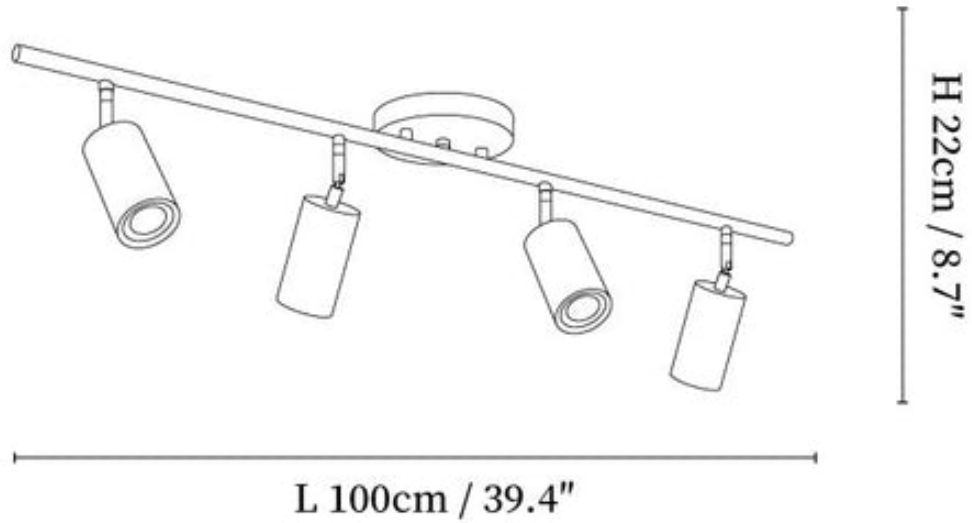

SPECIFICATION SHEET

SPECIFICATION DETAILS

*For custom options, consult factory for details

Fixture Dimensions	L 17.7" x H 8.7"
Light source	E26 or E27(bulb not included)
Wattage	MAX 40W incandescent bulb or LED equivalent.
Voltage	AC 110-240V
Mounting	Hardwired.
Dimming	Please purchase dimmable light bulbs separately.
Control method	Compatible with common wall switches (not included)
Finishes	Walnut color, Wood color, Gold.
Shade Details	White
Material	Metal, Aluminum, Brass, Acrylic, Wood.

SPECIFICATION SHEET

SPECIFICATION DETAILS

*For custom options, consult factory for details

Fixture Dimensions	L 31.5" x H 8.7"
Light source	E26 or E27(bulb not included)
Wattage	MAX 40W incandescent bulb or LED equivalent.
Voltage	AC 110-240V
Mounting	Hardwired.
Dimming	Please purchase dimmable light bulbs separately.
Control method	Compatible with common wall switches(
Finishes	Walnut color, Wood color, Gold.
Shade Details	White
Material	Metal, Aluminum, Brass, Acrylic, Wood.

SPECIFICATION SHEET

SPECIFICATION DETAILS

*For custom options, consult factory for details

Fixture Dimensions	L 39.4" x H 8.7"
Light source	E26 or E27(bulb not included)
Wattage	MAX 40W incandescent bulb or LED equivalent.
Voltage	AC 110-240V
Mounting	Hardwired.
Dimming	Please purchase dimmable light bulbs separately.
Control method	Compatible with common wall switches(
Finishes	Walnut color, Wood color, Gold.
Shade Details	White
Material	Metal, Aluminum, Brass, Acrylic, Wood.