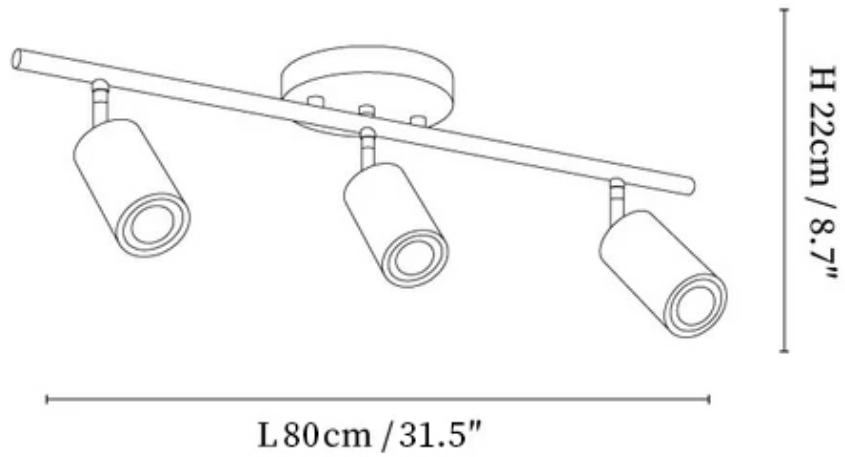

SPECIFICATION SHEET

SPECIFICATION DETAILS

*For custom options, consult factory for details

Fixture Dimensions	L 17.7" x H 8.7"
Light source	E26 or E27(bulb not included)
Wattage	MAX 40W incandescent bulb or LED equivalent.
Voltage	AC 110-240V
Mounting	Hardwired.
Dimming	Please purchase dimmable light bulbs separately.
Control method	Compatible with common wall switches (not included)
Finishes	Walnut color, Wood color, Gold.
Shade Details	White
Material	Metal, Aluminum, Brass, Acrylic, Wood.

SPECIFICATION SHEET

SPECIFICATION DETAILS

*For custom options, consult factory for details

Fixture Dimensions	L 31.5" x H 8.7"
Light source	E26 or E27(bulb not included)
Wattage	MAX 40W incandescent bulb or LED equivalent.
Voltage	AC 110-240V
Mounting	Hardwired.
Dimming	Please purchase dimmable light bulbs separately.
Control method	Compatible with common wall switches(
Finishes	Walnut color, Wood color, Gold.
Shade Details	White
Material	Metal, Aluminum, Brass, Acrylic, Wood.

SPECIFICATION SHEET

SPECIFICATION DETAILS

*For custom options, consult factory for details

Fixture Dimensions	L 39.4" x H 8.7"
Light source	E26 or E27(bulb not included)
Wattage	MAX 40W incandescent bulb or LED equivalent.
Voltage	AC 110-240V
Mounting	Hardwired.
Dimming	Please purchase dimmable light bulbs separately.
Control method	Compatible with common wall switches(
Finishes	Walnut color, Wood color, Gold.
Shade Details	White
Material	Metal, Aluminum, Brass, Acrylic, Wood.