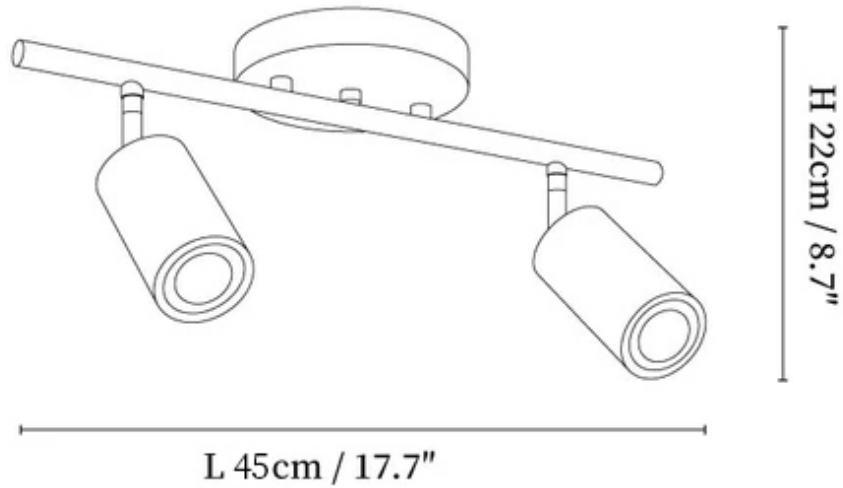

SPECIFICATION SHEET

SPECIFICATION DETAILS

*For custom options, consult factory for details

Fixture Dimensions	L 17.7" x H 8.7"
Light source	E26 or E27(bulb not included)
Wattage	MAX 40W incandescent bulb or LED equivalent.
Voltage	AC 110-240V
Mounting	Hardwired.
Dimming	Please purchase dimmable light bulbs separately.
Control method	Compatible with common wall switches (not included)
Finishes	Walnut color, Wood color, Gold.
Shade Details	White
Material	Metal, Aluminum, Brass, Acrylic, Wood.

SPECIFICATION SHEET

SPECIFICATION DETAILS

*For custom options, consult factory for details

Fixture Dimensions	L 31.5" x H 8.7"
Light source	E26 or E27(bulb not included)
Wattage	MAX 40W incandescent bulb or LED equivalent.
Voltage	AC 110-240V
Mounting	Hardwired.
Dimming	Please purchase dimmable light bulbs separately.
Control method	Compatible with common wall switches(
Finishes	Walnut color, Wood color, Gold.
Shade Details	White
Material	Metal, Aluminum, Brass, Acrylic, Wood.

SPECIFICATION SHEET

SPECIFICATION DETAILS

*For custom options, consult factory for details

Fixture Dimensions	L 39.4" x H 8.7"
Light source	E26 or E27(bulb not included)
Wattage	MAX 40W incandescent bulb or LED equivalent.
Voltage	AC 110-240V
Mounting	Hardwired.
Dimming	Please purchase dimmable light bulbs separately.
Control method	Compatible with common wall switches(
Finishes	Walnut color, Wood color, Gold.
Shade Details	White
Material	Metal, Aluminum, Brass, Acrylic, Wood.