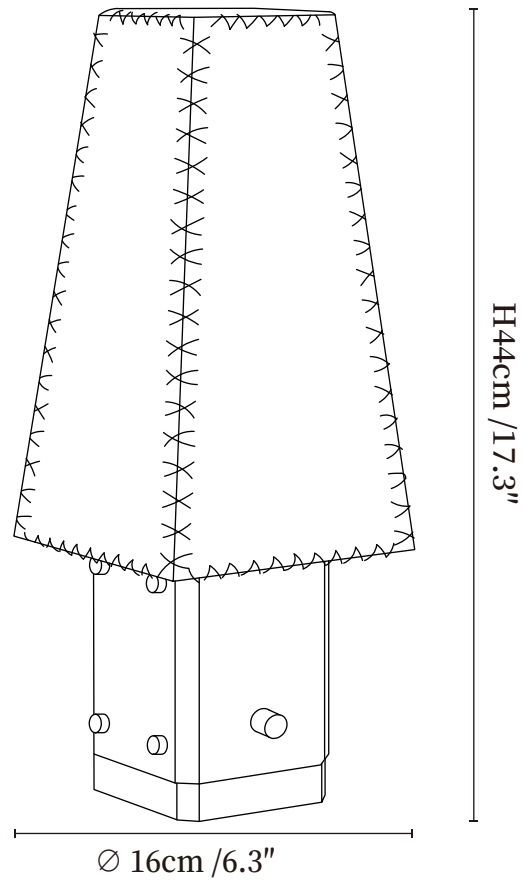

## SPECIFICATION DETAILS

\*For custom options, consult factory for details

<b>Fixture Dimensions</b>	$\varnothing$ 6.3" x H 17.3"
<b>Light source</b>	E26 or E27(bulb not included)
<b>Wattage</b>	MAX 40W incandescent bulb or LED equivalent.
<b>Voltage</b>	AC 110-240V
<b>Dimming</b>	Compatible with dimmable bulbs (bulb not included)
<b>Control method</b>	In line ON / OFF switch.
<b>Finishes</b>	Sliver.
<b>Shade Details</b>	Beige.
<b>Material</b>	Metal, Wood, Parchment.
<b>Cord Length</b>	Supplied with switched plug cord, length ~59" (150cm).