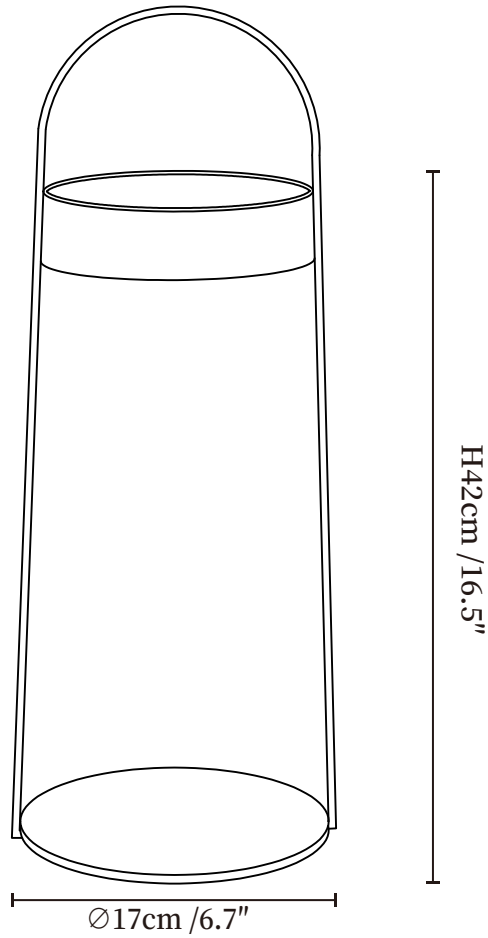

SPECIFICATION SHEET

SPECIFICATION DETAILS

*For custom options, consult factory for details

Fixture Dimensions	Ø 6.3" x H 10.8"
Light source	Integrated LED
Wattage	15W
Voltage	Solar power storage
Dimming	Dimming is not supported
CRI(Ra)	80CRI
Control method	Hardwired.
LED Rated Life	30000 hours
Color Temperature	Warm Light (3000K), Neutral Light (4000K), Cool Light (6000K)
Finishes	Black, White, Green, Orange.
Shade Details	Black, White, Green, Orange.
Material	Stainless steel, Acrylic.
Cord Length	No

SPECIFICATION SHEET

SPECIFICATION DETAILS

*For custom options, consult factory for details

Fixture Dimensions	Ø 6.7" x H 16.5"
Light source	Integrated LED
Wattage	15W
Voltage	Solar power storage
Dimming	Dimming is not supported
CRI(Ra)	80CRI
Control method	Hardwired.
LED Rated Life	30000 hours
Color Temperature	Warm Light (3000K), Neutral Light (4000K), Cool Light (6000K)
Finishes	Black, White, Green, Orange.
Shade Details	Black, White, Green, Orange.
Material	Stainless steel, Acrylic.
Cord Length	No