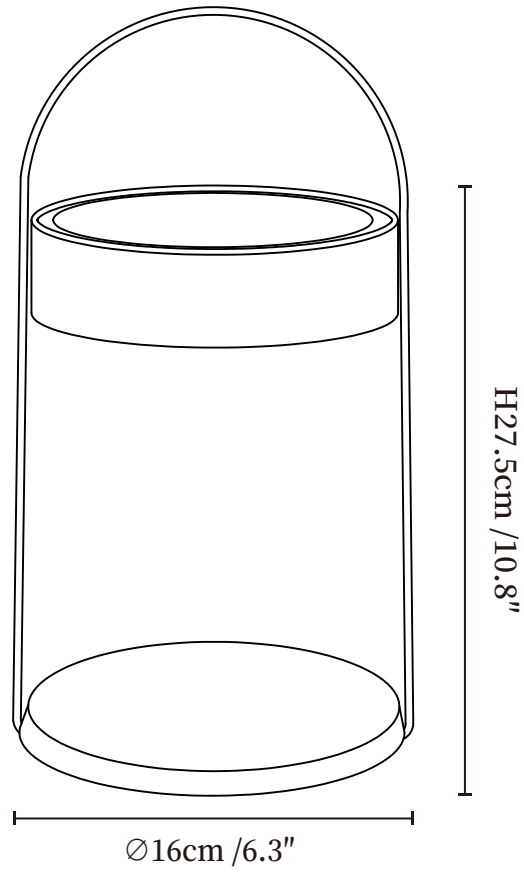

SPECIFICATION SHEET

SPECIFICATION DETAILS

*For custom options, consult factory for details

Fixture Dimensions	Ø 6.3" x H 10.8"
Light source	Integrated LED
Wattage	15W
Voltage	Solar power storage
Dimming	Dimming is not supported
CRI(Ra)	80CRI
Control method	Hardwired.
LED Rated Life	30000 hours
Color Temperature	Warm Light (3000K), Neutral Light (4000K), Cool Light (6000K)
Finishes	Black, White, Green, Orange.
Shade Details	Black, White, Green, Orange.
Material	Stainless steel, Acrylic.
Cord Length	No

SPECIFICATION SHEET

SPECIFICATION DETAILS

*For custom options, consult factory for details

Fixture Dimensions	Ø 6.7" x H 16.5"
Light source	Integrated LED
Wattage	15W
Voltage	Solar power storage
Dimming	Dimming is not supported
CRI(Ra)	80CRI
Control method	Hardwired.
LED Rated Life	30000 hours
Color Temperature	Warm Light (3000K), Neutral Light (4000K), Cool Light (6000K)
Finishes	Black, White, Green, Orange.
Shade Details	Black, White, Green, Orange.
Material	Stainless steel, Acrylic.
Cord Length	No