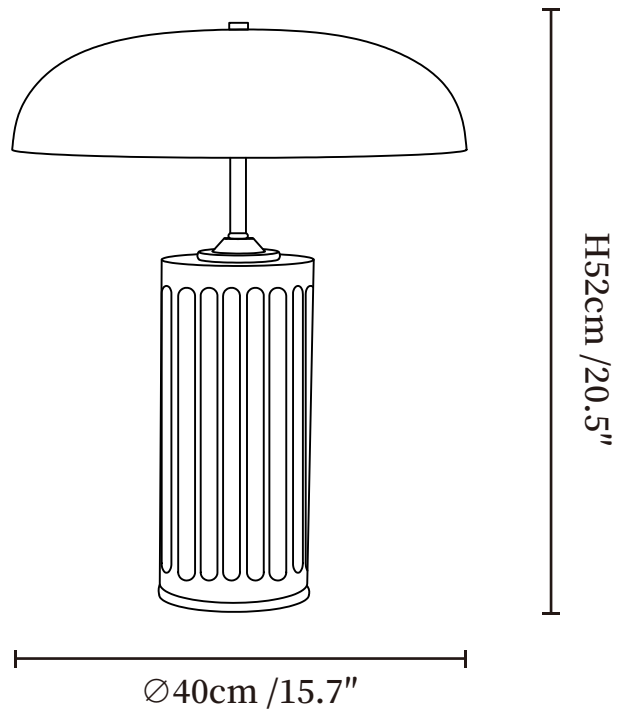

SPECIFICATION SHEET

SPECIFICATION DETAILS

*For custom options, consult factory for details

Fixture Dimensions	Ø 15.7" x H 20.5"
Light source	E26 or E27 (bulb not included)
Wattage	MAX 40W incandescent bulb or LED equivalent.
Voltage	AC 110-240V
Dimming	Compatible with dimmable bulbs (bulb not included)
Control method	In line ON / OFF switch.
Finishes	White, Green
Shade Details	Chrome
Material	Metal, Fabric, Marble
Cord Length	Supplied with switched plug cord, length ~59" (150cm).