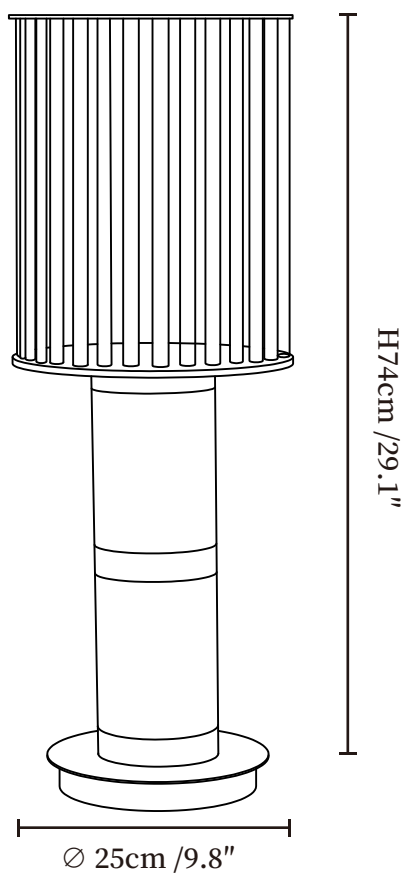

SPECIFICATION SHEET

SPECIFICATION DETAILS

*For custom options, consult factory for details

Fixture Dimensions	Ø 9.8" x H 29.1"
Light source	E26 or E27 (bulb not included)
Wattage	MAX 40W incandescent bulb or LED equivalent.
Voltage	AC 110-240V
Dimming	Compatible with dimmable bulbs (bulb not included)
Control method	In line ON / OFF switch.
Finishes	White.
Shade Details	Gold.
Material	Metal, Marble.
Cord Length	Supplied with switched plug cord, length ~59" (150cm).
