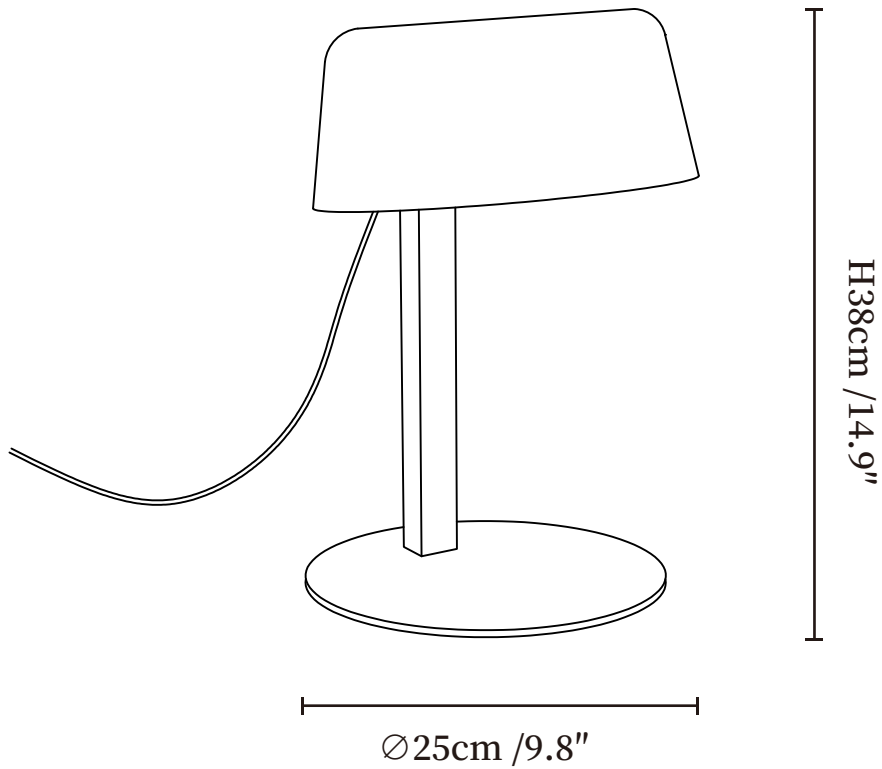

SPECIFICATION SHEET

SPECIFICATION DETAILS

*For custom options, consult factory for details

Fixture Dimensions	Ø 9.8" x H 14.9"
Light source	E26 or E27 (bulb not included)
Wattage	MAX 40W incandescent bulb or LED equivalent.
Voltage	AC 110-240V
Dimming	Compatible with dimmable bulbs (bulb not included)
Control method	In line ON / OFF switch.
Finishes	Chrome, Walnut Wood
Shade Details	Blue
Material	Metal, Wood
Cord Length	Supplied with switched plug cord, length ~59" (150cm).