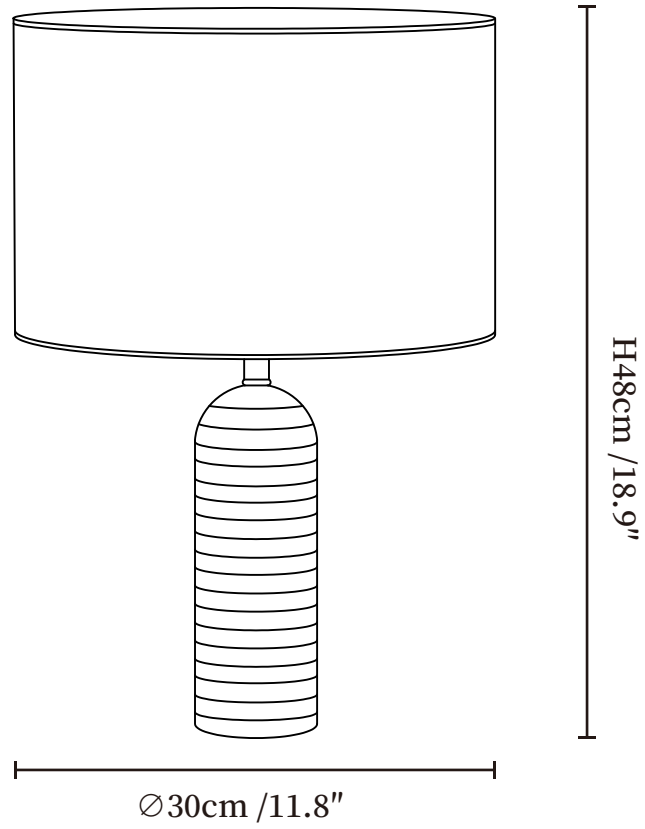

SPECIFICATION SHEET

SPECIFICATION DETAILS

*For custom options, consult factory for details

Fixture Dimensions	$\text{Ø} 11.8'' \times \text{H} 18.9''$
Light source	E26 or E27(bulb not included)
Wattage	MAX 40W incandescent bulb or LED equivalent.
Voltage	AC 110-240V
Dimming	Compatible with dimmable bulbs (bulb not included)
Control method	In line ON / OFF switch.
Finishes	White & White
Shade Details	White
Material	Metal, Fabric, Marble
Cord Length	Supplied with switched plug cord, length $\sim 59''$ (150cm).