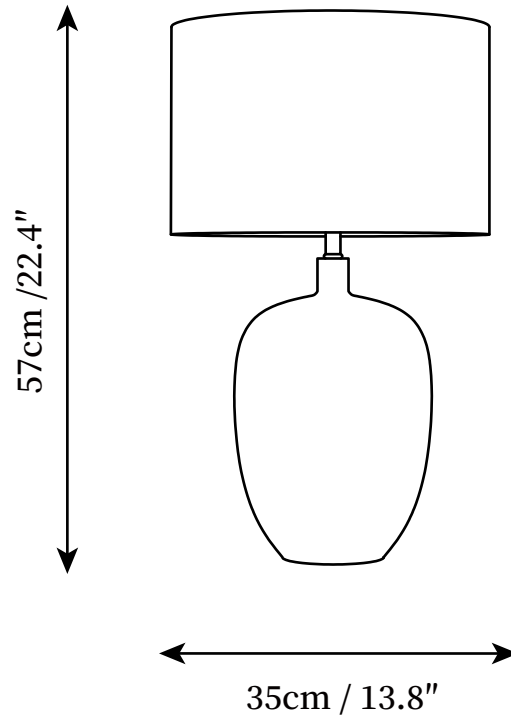

## SPECIFICATION DETAILS

\*For custom options, consult factory for details

---

<b>Fixture Dimensions</b>	D 13.8" x H 22.4"
<b>Light source</b>	E26 or E27 (bulb not included)
<b>Wattage</b>	MAX 40W incandescent bulb or LED equivalent.
<b>Voltage</b>	AC 110-240V
<b>Dimming</b>	Compatible with dimmable bulbs (bulb not included)
<b>Control method</b>	In line ON / OFF switch.
<b>Finishes</b>	Beige
<b>Shade Details</b>	White
<b>Material</b>	Metal, Fabric, Ceramics
<b>Cord Length</b>	Supplied with switched plug cord, length ~59" (150cm).