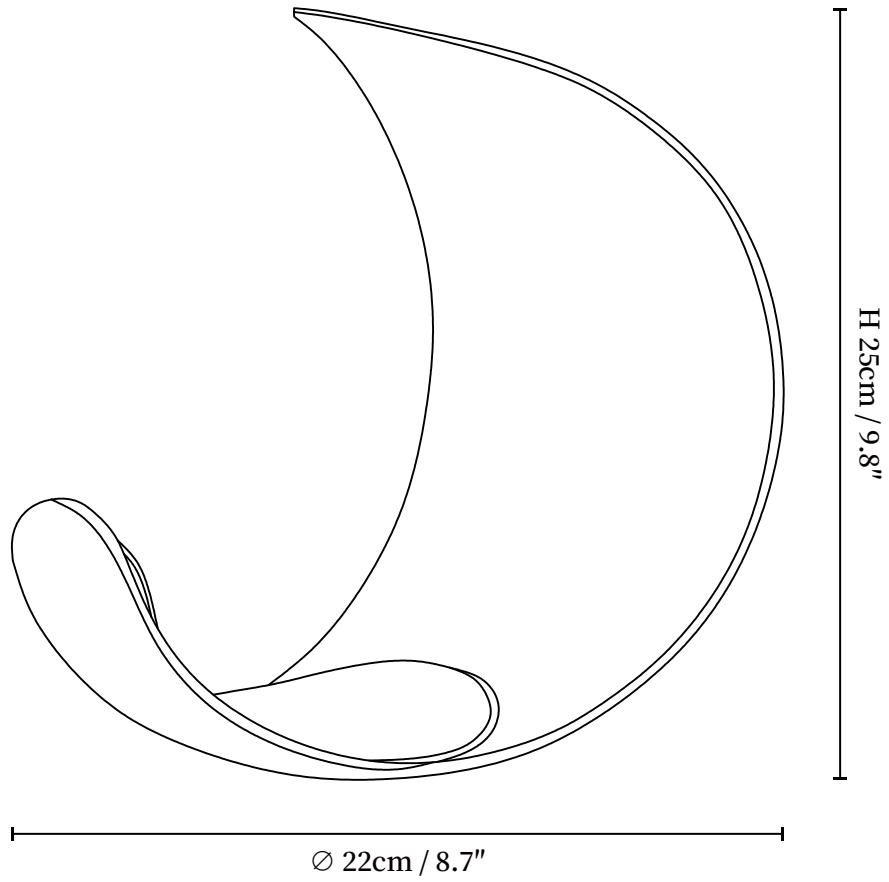

SPECIFICATION SHEET

SPECIFICATION DETAILS

*For custom options, consult factory for details

Fixture Dimensions	D 8.7" x H 9.8"
Light source	Integrated LED
Wattage	~5W
Voltage	AC 110-240V
Dimming	Not supported
CRI(Ra)	90+CRI
Control method	In line ON / OFF switch.
LED Rated Life	30000 hours
Color Temperature	Warm Light (3000K), Neutral Light (4000K), Cool Light (6000K)
Finishes	Chrome.
Shade Details	White.
Material	Metal.
Cord Length	Supplied with switched plug cord, length ~59.1" (150cm).