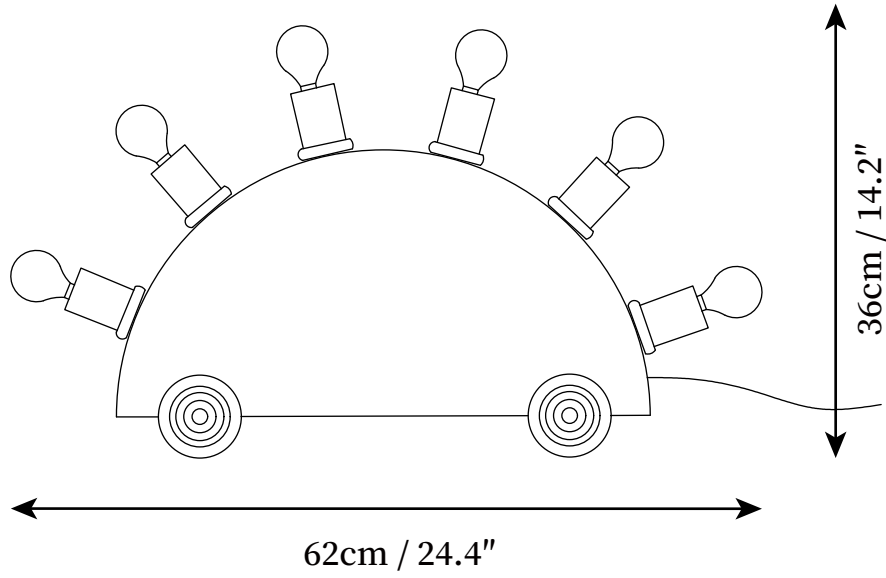

## SPECIFICATION DETAILS

\*For custom options, consult factory for details

<b>Fixture Dimensions</b>	D 24.4" x H 14.2"
<b>Light source</b>	E26 or E27 (bulb not included)
<b>Wattage</b>	MAX 40W incandescent bulb or LED equivalent.
<b>Voltage</b>	AC 110-240V
<b>Dimming</b>	Compatible with dimmable bulbs (bulb not included)
<b>Control method</b>	In line ON / OFF switch.
<b>Finishes</b>	Yellow, Blue.
<b>Shade Details</b>	White.
<b>Material</b>	Metal.
<b>Cord Length</b>	Supplied with switched plug cord, length ~59.1" (150cm).