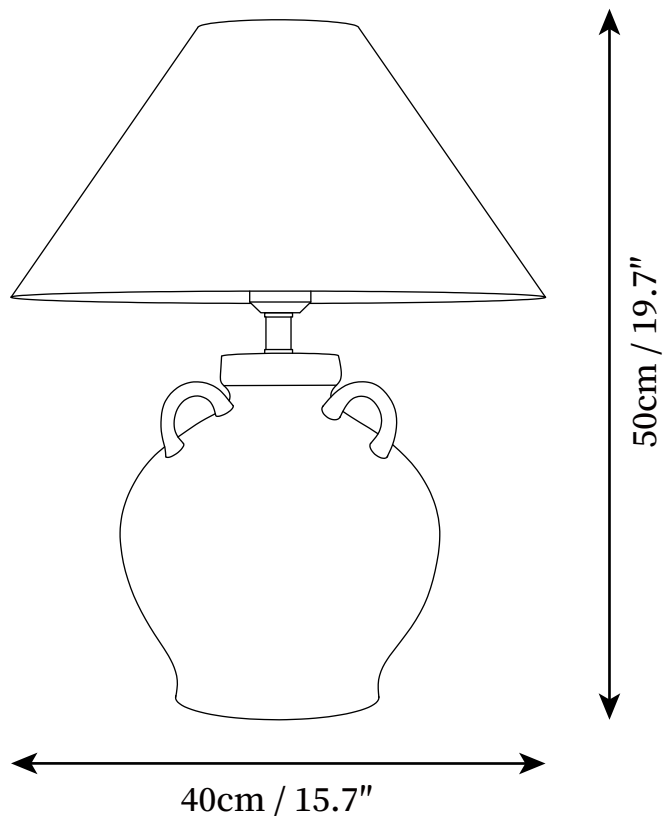

## SPECIFICATION DETAILS

\*For custom options, consult factory for details

<b>Fixture Dimensions</b>	D 15.7" x H 19.7"
<b>Light source</b>	E26 or E27 (bulb not included)
<b>Wattage</b>	MAX 40W incandescent bulb or LED equivalent.
<b>Voltage</b>	AC 110-240V
<b>Dimming</b>	Compatible with dimmable bulbs (bulb not included)
<b>Control method</b>	In line ON / OFF switch.
<b>Finishes</b>	Nature ceramic, Black ceramic.
<b>Shade Details</b>	White, Linen color.
<b>Material</b>	Metal, Ceramics, Fabric.
<b>Cord Length</b>	Supplied with switched plug cord, length ~59.1" (150cm).