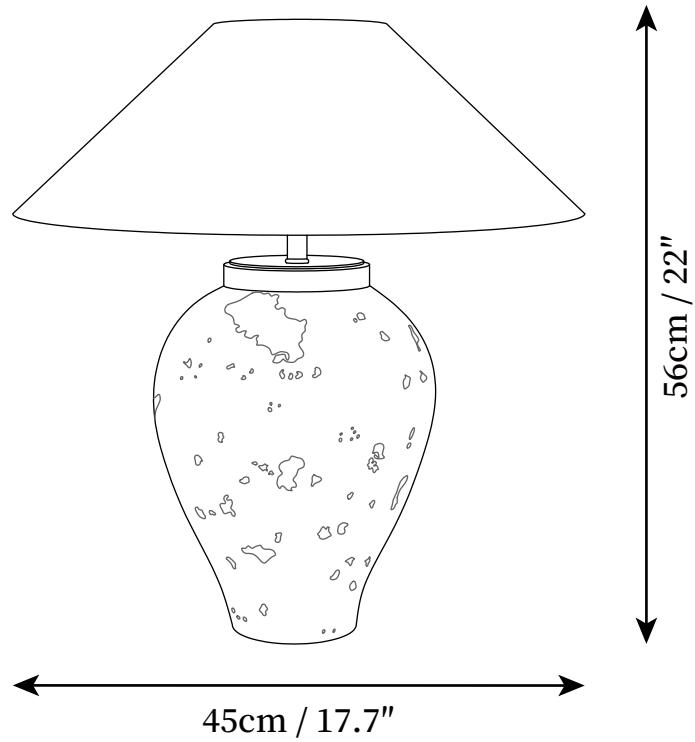

## SPECIFICATION DETAILS

\*For custom options, consult factory for details

<b>Fixture Dimensions</b>	D 17.7" x H 22"
<b>Light source</b>	E26 or E27 (bulb not included)
<b>Wattage</b>	MAX 40W incandescent bulb or LED equivalent.
<b>Voltage</b>	AC 110-240V
<b>Dimming</b>	Compatible with dimmable bulbs (bulb not included)
<b>Control method</b>	In line ON / OFF switch.
<b>Finishes</b>	Weathered ceramic.
<b>Shade Details</b>	Beige.
<b>Material</b>	Metal, Marble, Glass.
<b>Cord Length</b>	Supplied with switched plug cord, length ~59.1" (150cm).