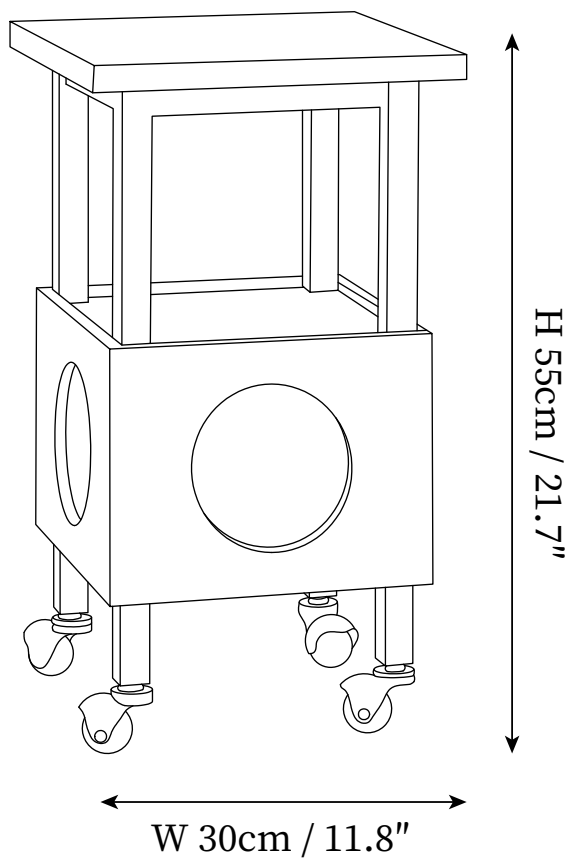

## SPECIFICATION DETAILS

\*For custom options, consult factory for details

<b>Fixture Dimensions</b>	L 11.8" x W 11.8" x H 21.7"
<b>Light source</b>	E26 or E27. (bulb not included)
<b>Wattage</b>	MAX 40W incandescent bulb or LED equivalent.
<b>Voltage</b>	AC 110-240V
<b>Dimming</b>	Compatible with dimmable bulbs (bulb not included)
<b>Control method</b>	In line ON / OFF switch.
<b>Finishes</b>	Cherry wood color, Black ash wood.
<b>Shade Details</b>	Frosted white.
<b>Material</b>	Cherry wood, Black ash wood, Acrylic.
<b>Cord Length</b>	Supplied with switched plug cord, length ~59" (150cm).