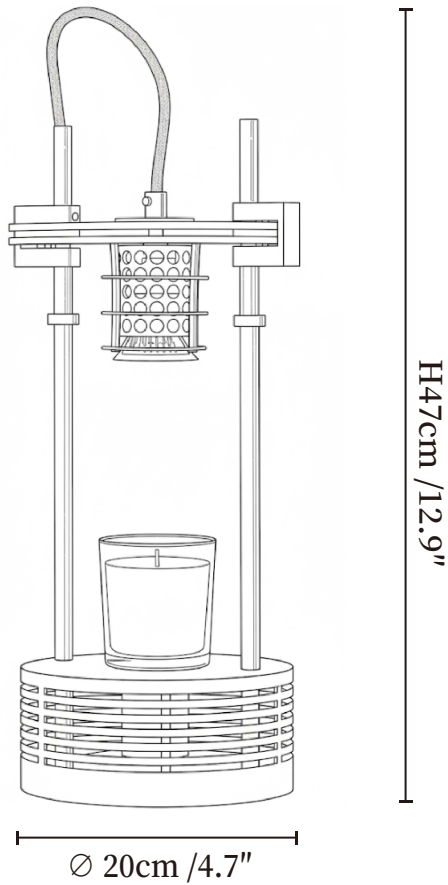

SPECIFICATION SHEET

SPECIFICATION DETAILS

*For custom options, consult factory for details

Fixture Dimensions	Ø 11" x H 16.5"
Light source	GU10 (bulb not included)
Wattage	MAX 50W incandescent bulb or LED equivalent.
Voltage	AC 110-240V
Dimming	Compatible with dimmable bulbs (bulb not included)
Control method	In line ON / OFF switch.
Finishes	Stainless steel.
Shade Details	Stainless steel.
Material	Stainless steel.
Cord Length	Supplied with switched plug cord, length ~59" (150cm).