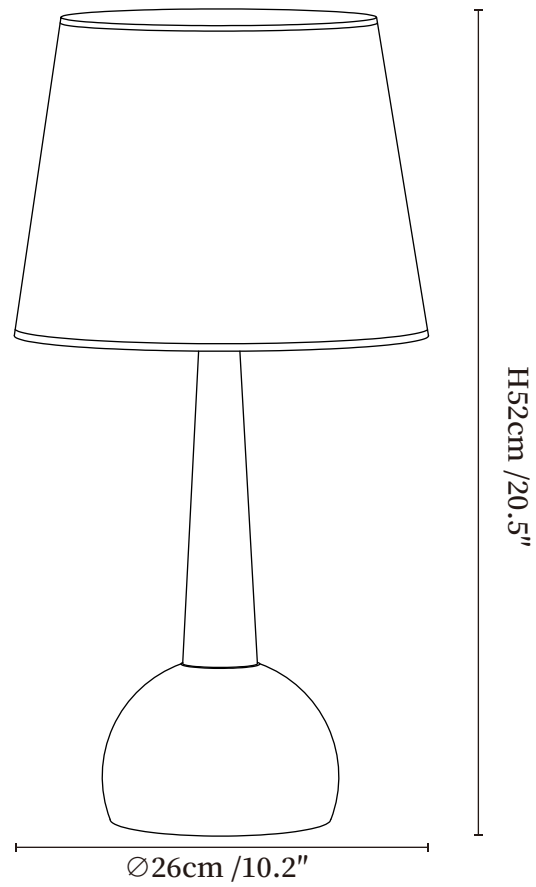

SPECIFICATION SHEET

SPECIFICATION DETAILS

*For custom options, consult factory for details

Fixture Dimensions	Ø 10.2" x H 20.5"
Light source	E26 or E27 (bulb not included)
Wattage	MAX 40W incandescent bulb or LED equivalent.
Voltage	AC 110-240V
Dimming	Compatible with dimmable bulbs (bulb not included)
Control method	In line ON / OFF switch.
Finishes	Walnut color.
Shade Details	White.
Material	Wood, Metal, Fabric.
Cord Length	Supplied with switched plug cord, length ~59" (150cm).