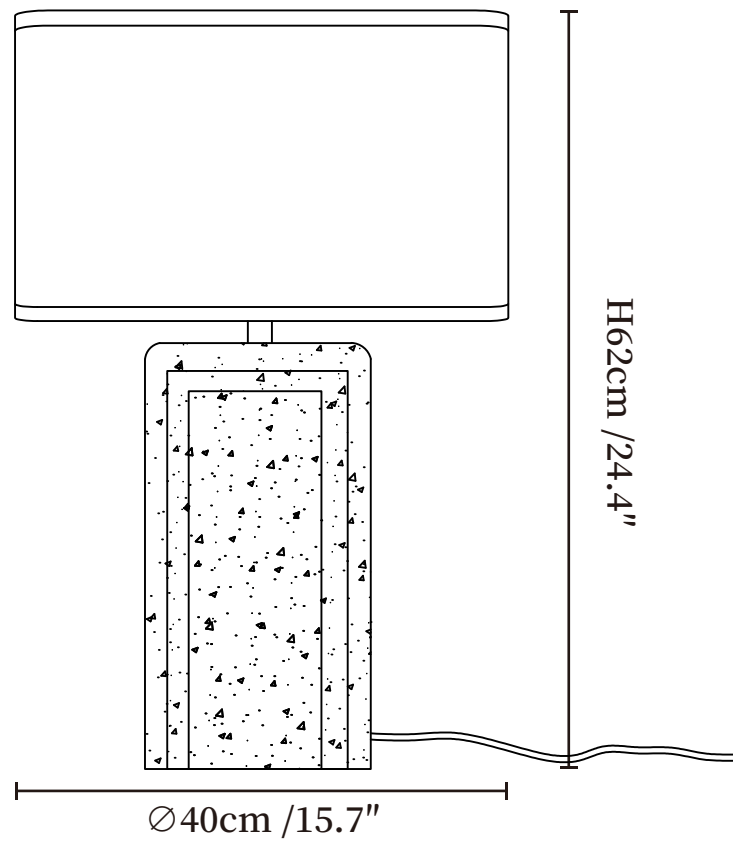

SPECIFICATION SHEET

SPECIFICATION DETAILS

*For custom options, consult factory for details

Fixture Dimensions	Ø 15.7" x H 24.4"
Light source	E26 or E27 (bulb not included)
Wattage	MAX 40W incandescent bulb or LED equivalent.
Voltage	AC 110-240V
Dimming	Compatible with dimmable bulbs (bulb not included)
Control method	In line ON / OFF switch.
Finishes	Yellow Travertine.
Shade Details	Beige.
Material	Yellow Travertine, Fabric.
Cord Length	Supplied with switched plug cord, length ~59" (150cm).