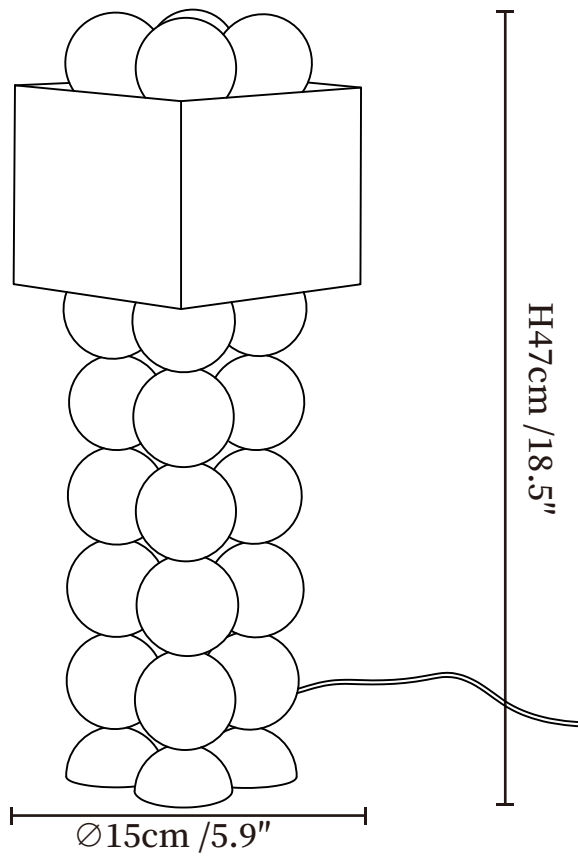

SPECIFICATION SHEET

SPECIFICATION DETAILS

*For custom options, consult factory for details

Fixture Dimensions	Ø 5.9" x H 18.5"
Light source	E26 or E27 (bulb not included)
Wattage	MAX 40W incandescent bulb or LED equivalent.
Voltage	AC 110-240V
Dimming	Compatible with dimmable bulbs (bulb not included)
Control method	In line ON / OFF switch.
Finishes	Bronze.
Shade Details	White.
Material	Jade, Metal.
Cord Length	Supplied with switched plug cord, length ~59" (150cm).