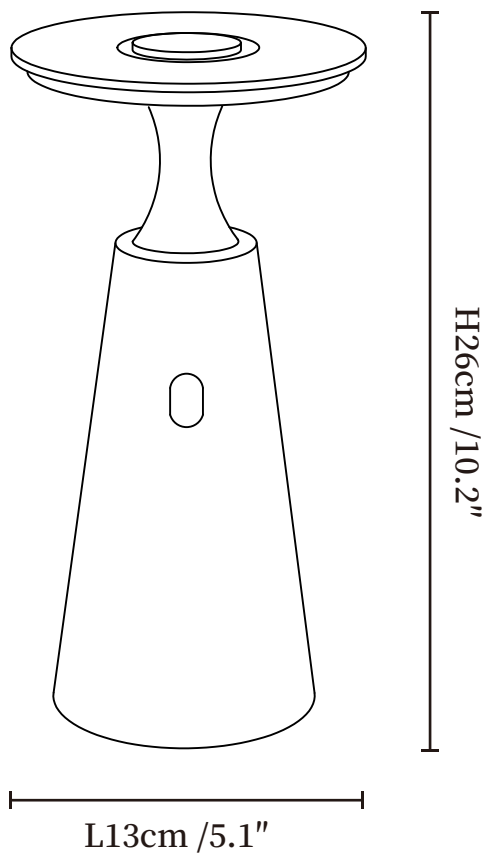

SPECIFICATION SHEET

SPECIFICATION DETAILS

*For custom options, consult factory for details

Fixture Dimensions	Ø 5.1" x H 10.2"
Light source	Integrated LED
Wattage	~10W
Voltage	AC 110-240V
Dimming	Three-Color Changing Light
CRI(Ra)	90+CRI
Control method	Touch control
LED Rated Life	30000 hours
Color Temperature	Warm Light (3000K), Neutral Light (4000K), Cool Light (6000K)
Finishes	Yellow Travertine
Shade Details	Black
Material	Metal, Yellow Travertine
Cord	USB charging cable provided, charger not included.