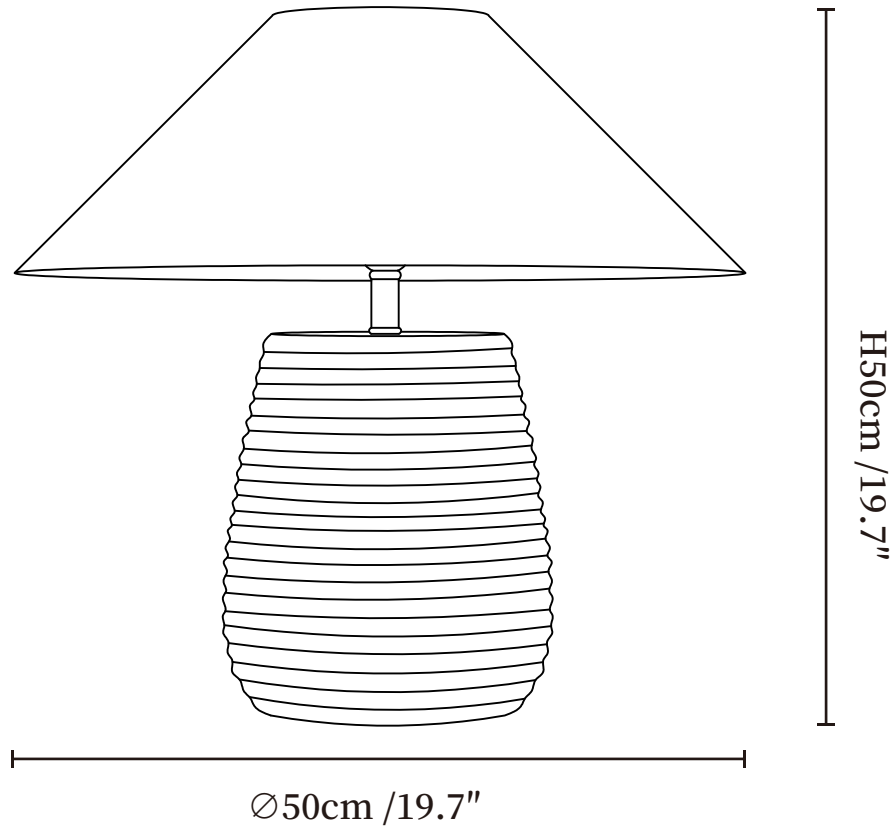

SPECIFICATION SHEET

SPECIFICATION DETAILS

*For custom options, consult factory for details

Fixture Dimensions	Ø 19.7" x H 19.7"
Light source	E26 or E27 (bulb not included)
Wattage	MAX 40W incandescent bulb or LED equivalent.
Voltage	AC 110-240V
Dimming	Compatible with dimmable bulbs (bulb not included)
Control method	In line ON / OFF switch.
Finishes	Beige
Shade Details	Grey
Material	Metal, Fabric, Ceramics
Cord Length	Supplied with switched plug cord, length ~59" (150cm).