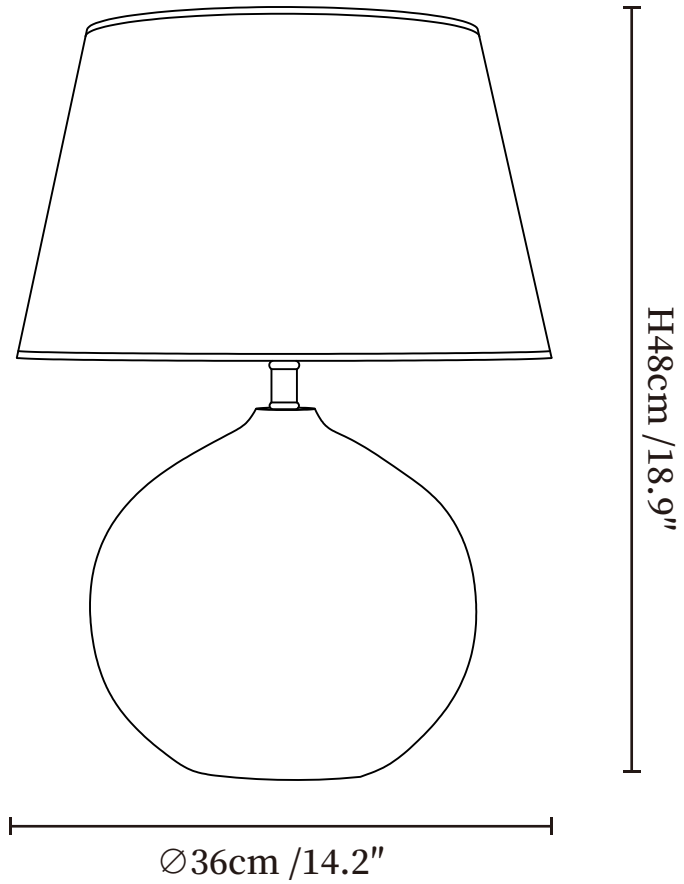

SPECIFICATION SHEET

SPECIFICATION DETAILS

*For custom options, consult factory for details

Fixture Dimensions	Ø 14.2" x H 18.9"
Light source	E26 or E27(bulb not included)
Wattage	MAX 40W incandescent bulb or LED equivalent.
Voltage	AC 110-240V
Dimming	Compatible with dimmable bulbs (bulb not included)
Control method	In line ON / OFF switch.
Finishes	Black
Shade Details	White
Material	Metal, Fabric, Ceramics
Cord Length	Supplied with switched plug cord, length ~59" (150cm).