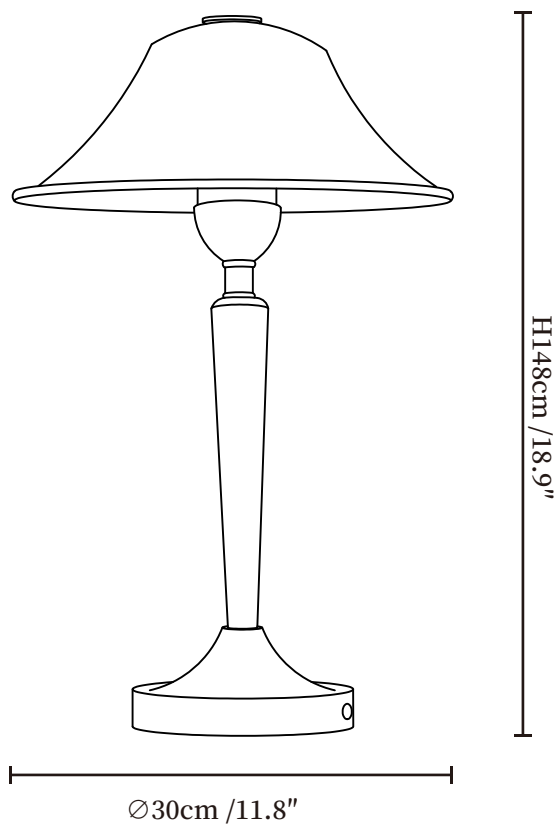

## SPECIFICATION DETAILS

\*For custom options, consult factory for details

<b>Fixture Dimensions</b>	Ø 11.8" x H 18.9"
<b>Light source</b>	Integrated LED
<b>Wattage</b>	~10W
<b>Voltage</b>	AC 110-240V
<b>Dimming</b>	Three-Color Changing Light
<b>CRI(Ra)</b>	90+CRI
<b>Control method</b>	Touch control
<b>LED Rated Life</b>	30000 hours
<b>Color Temperature</b>	Warm Light (3000K), Neutral Light (4000K), Cool Light (6000K)
<b>Finishes</b>	Walnut Color, Nickel
<b>Shade Details</b>	Frosted Black
<b>Material</b>	Wood, Metal, Glass
<b>Cord</b>	USB charging cable provided, charger not included.