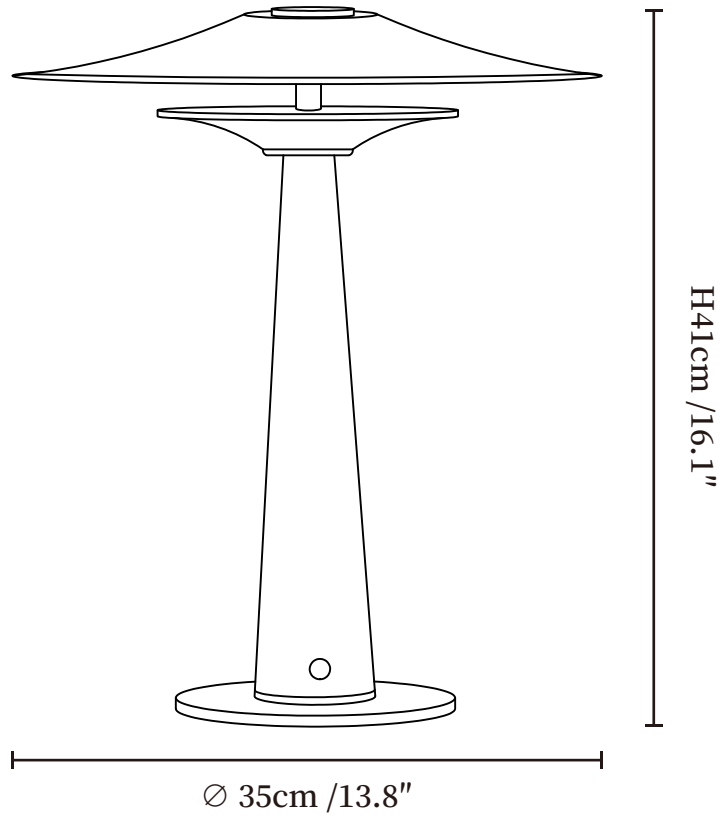

SPECIFICATION SHEET

SPECIFICATION DETAILS

*For custom options, consult factory for details

Fixture Dimensions	Ø 13.8" x H 16.1"
Light source	Integrated LED
Wattage	~10W
Voltage	AC 110-240V
Dimming	Three-Color Changing Light
CRI(Ra)	90+CRI
Control method	Touch control
LED Rated Life	30000 hours
Color Temperature	Warm Light (3000K), Neutral Light (4000K), Cool Light (6000K)
Finishes	Black, Nickel
Shade Details	Frosted Black
Material	Wood, Metal, Glass
Cord	USB charging cable provided, charger not included.