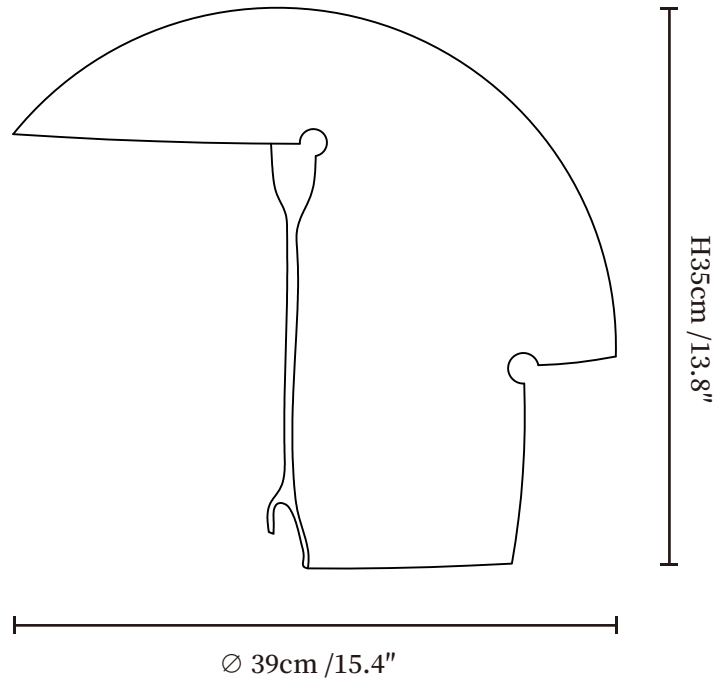

SPECIFICATION SHEET

SPECIFICATION DETAILS

*For custom options, consult factory for details

Fixture Dimensions	Ø 15.4" x H 13.8"
Light source	Integrated LED
Wattage	~6W
Voltage	AC 110-240V
Dimming	Not supported
CRI(Ra)	90+CRI
Control method	In line ON / OFF switch.
LED Rated Life	30000 hours
Color Temperature	Warm Light (3000K), Neutral Light (4000K), Cool Light (6000K)
Finishes	White
Shade Details	White
Material	Metal, Resin
Cord Length	Supplied with switched plug cord, length ~59" (150cm).