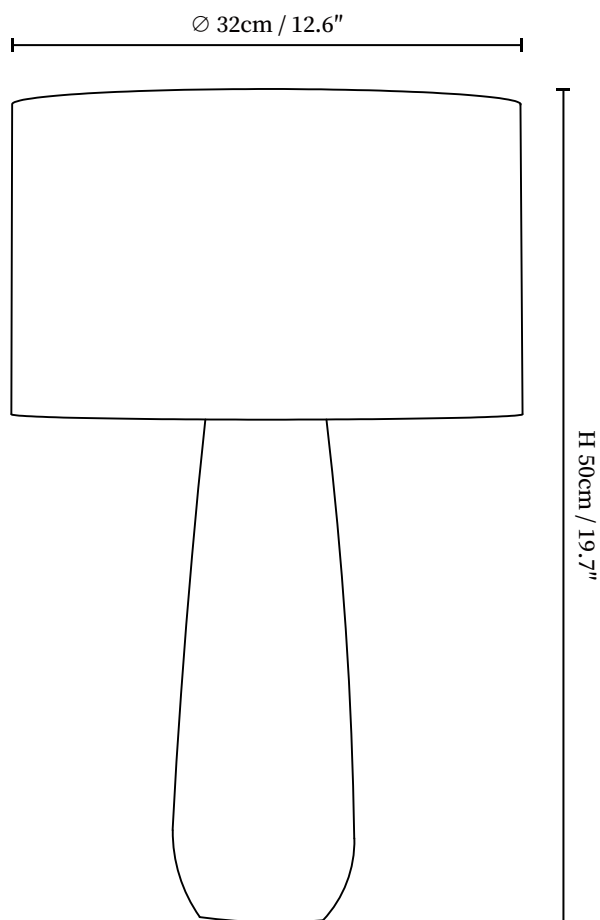

SPECIFICATION SHEET

SPECIFICATION DETAILS

*For custom options, consult factory for details

Fixture Dimensions	D 12.6" x H 19.7"
Light source	E26 or E27 (bulb not included)
Wattage	MAX 40W incandescent bulb or LED equivalent.
Voltage	AC 110-240V
Dimming	Compatible with dimmable bulbs (bulb not included)
Control method	In line ON / OFF switch.
Finishes	Wood Color, Walnut Color.
Shade Details	White.
Material	Metal, Wood, Fabric.
Cord Length	Supplied with switched plug cord, length ~59.1" (150cm).
