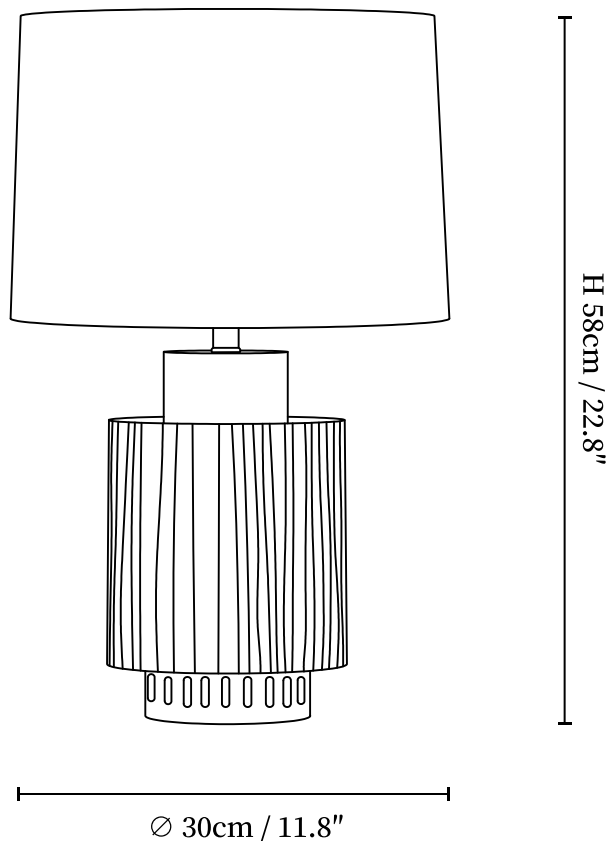

SPECIFICATION SHEET

SPECIFICATION DETAILS

*For custom options, consult factory for details

Fixture Dimensions	D 11.8" x H 22.8"
Light source	E26 or E27 (bulb not included)
Wattage	MAX 40W incandescent bulb or LED equivalent.
Voltage	AC 110-240V
Dimming	Compatible with dimmable bulbs (bulb not included)
Control method	In line ON / OFF switch.
Finishes	Bronze.
Shade Details	Beige.
Material	Metal, Fabric.
Cord Length	Supplied with switched plug cord, length ~59" (150cm).