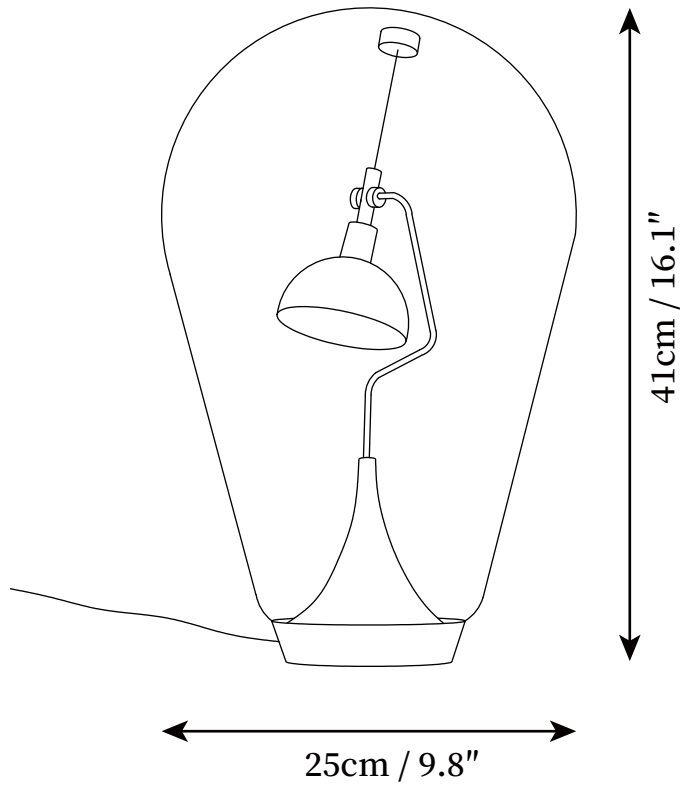

SPECIFICATION SHEET

SPECIFICATION DETAILS

*For custom options, consult factory for details

Fixture Dimensions	D 6.7" x H 10.2" D 9.8" x H 16.1"
Light source	Integrated LED
Wattage	~5W
Voltage	AC 110-240V
Dimming	Not supported
CRI(Ra)	90+CRI
Control method	In line ON / OFF switch.
LED Rated Life	30000 hours
Color Temperature	Warm Light (3000K), Neutral Light (4000K), Cool Light (6000K)
Finishes	Chrome.
Shade Details	Clear.
Material	Metal, Glass.
Cord Length	Supplied with switched plug cord, length ~59.1" (150cm).