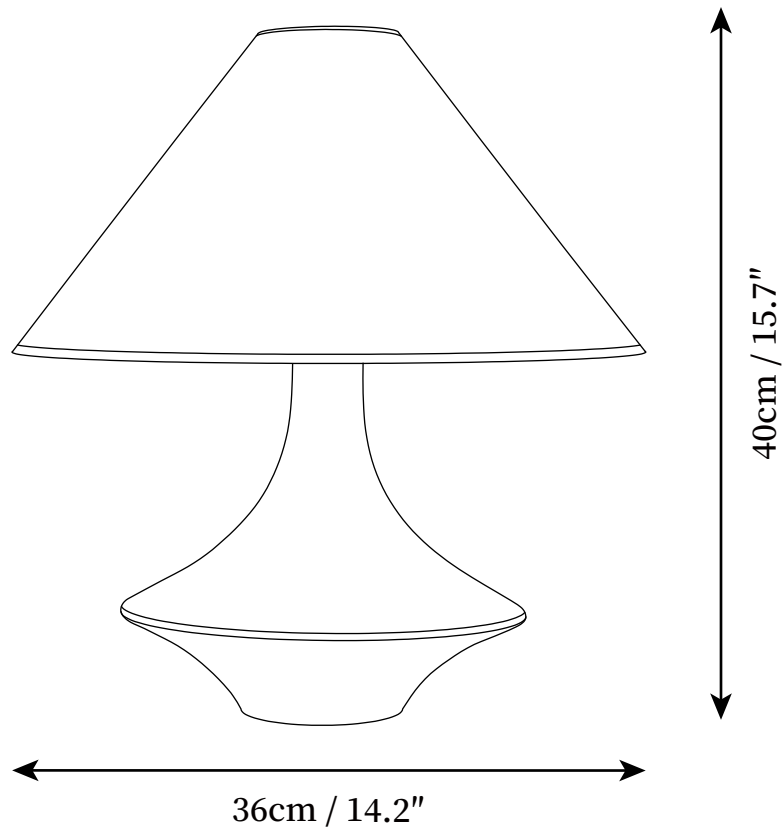

SPECIFICATION SHEET

SPECIFICATION DETAILS

*For custom options, consult factory for details

Fixture Dimensions	D 14.2" x H 15.7"
Light source	E26 or E27 (bulb not included)
Wattage	MAX 40W incandescent bulb or LED equivalent.
Voltage	AC 110-240V
Dimming	Compatible with dimmable bulbs (bulb not included)
Control method	In line ON / OFF switch.
Finishes	Weathered ceramic.
Shade Details	Beige.
Material	Metal, Ceramics, Fabric.
Cord Length	Supplied with switched plug cord, length ~59.1" (150cm).