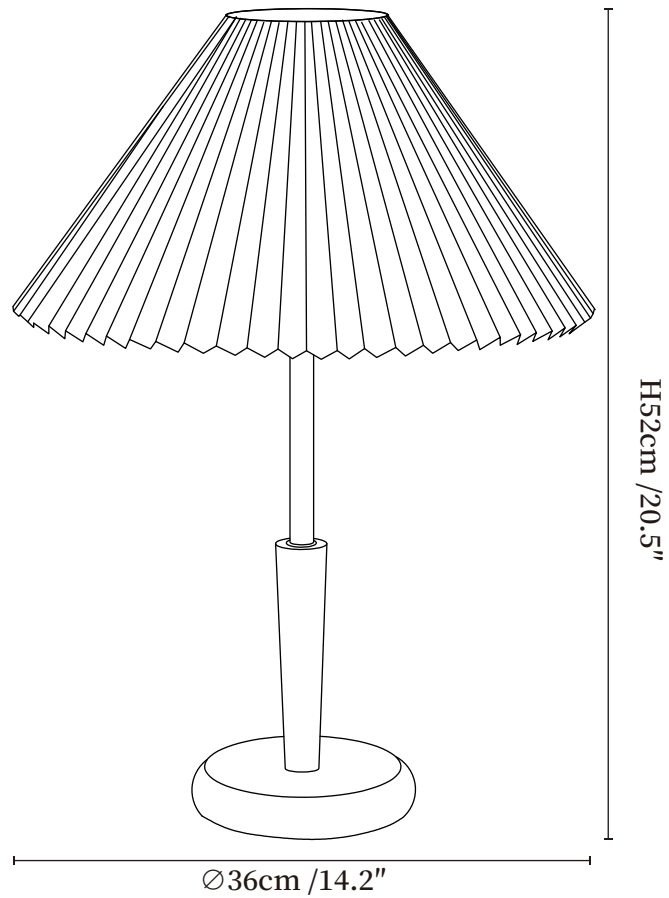

## SPECIFICATION DETAILS

\*For custom options, consult factory for details

<b>Fixture Dimensions</b>	Ø 14.2" x H 20.5"
<b>Light source</b>	E26 or E27 (bulb not included)
<b>Wattage</b>	MAX 40W incandescent bulb or LED equivalent.
<b>Voltage</b>	AC 110-240V
<b>Dimming</b>	Compatible with dimmable bulbs (bulb not included)
<b>Control method</b>	In line ON / OFF switch.
<b>Finishes</b>	Walnut color, Chrome.
<b>Shade Details</b>	White.
<b>Material</b>	Wood, Iron, Fabric
<b>Cord Length</b>	Supplied with switched plug cord, length ~59" (150cm).