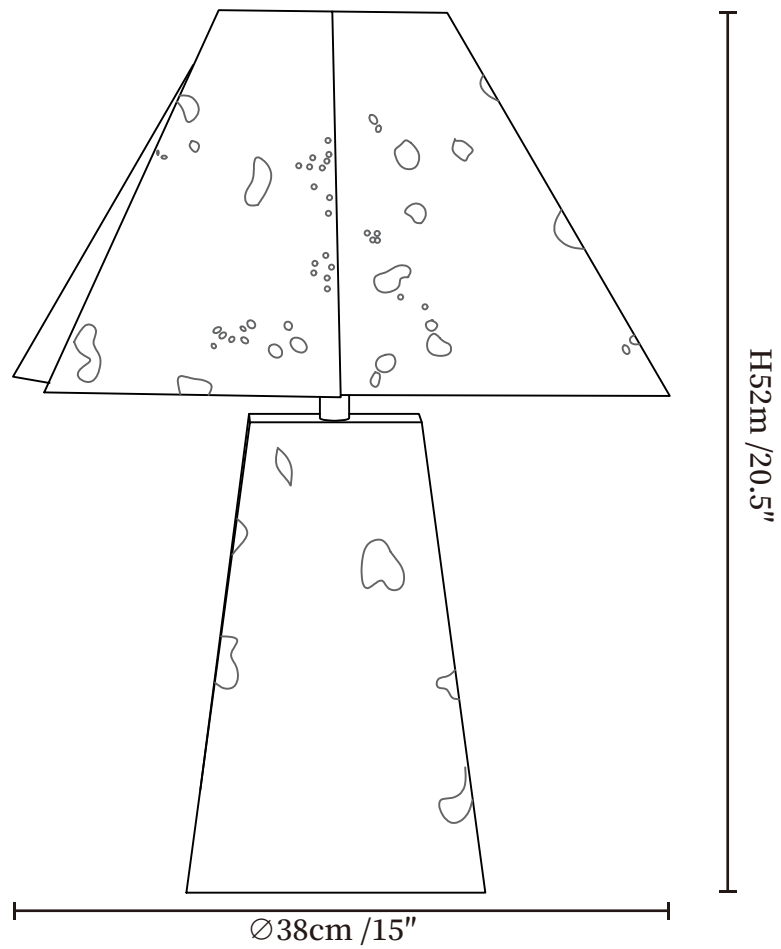

SPECIFICATION SHEET

SPECIFICATION DETAILS

*For custom options, consult factory for details

Fixture Dimensions	$\varnothing 13.8'' \times H 17.7''$
Light source	E26 or E27 (bulb not included)
Wattage	MAX 40W incandescent bulb or LED equivalent.
Voltage	AC 110-240V
Dimming	Compatible with dimmable bulbs (bulb not included)
Control method	In line ON / OFF switch.
Finishes	Wood Color.
Shade Details	Wood Color.
Material	Metal, Wood.
Cord Length	Supplied with switched plug cord, length ~59" (150cm).

SPECIFICATION SHEET

SPECIFICATION DETAILS

*For custom options, consult factory for details

Fixture Dimensions	Ø 15.0" x H 20.5"
Light source	E26 or E27 (bulb not included)
Wattage	MAX 40W incandescent bulb or LED equivalent.
Voltage	AC 110-240V
Dimming	Compatible with dimmable bulbs (bulb not included)
Control method	In line ON / OFF switch.
Finishes	Wood Color.
Shade Details	Wood Color.
Material	Metal, Wood.
Cord Length	Supplied with switched plug cord, length ~59" (150cm).
