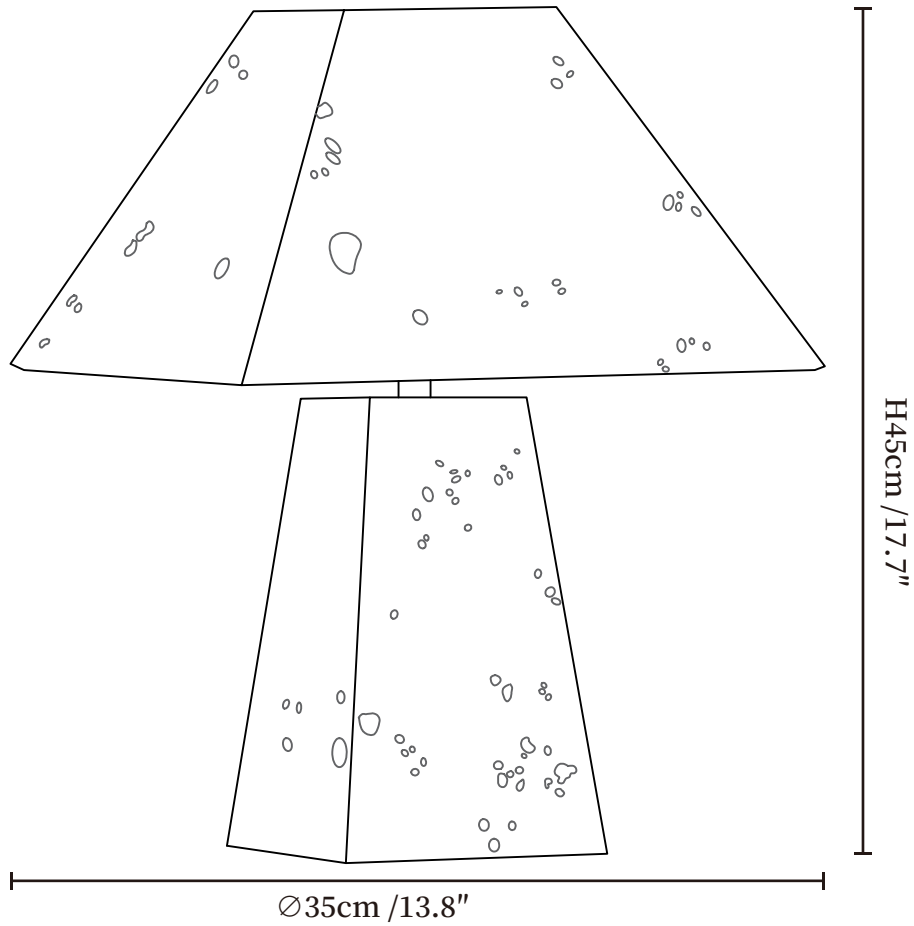

SPECIFICATION SHEET

SPECIFICATION DETAILS

*For custom options, consult factory for details

Fixture Dimensions	$\varnothing 13.8'' \times H 17.7''$
Light source	E26 or E27 (bulb not included)
Wattage	MAX 40W incandescent bulb or LED equivalent.
Voltage	AC 110-240V
Dimming	Compatible with dimmable bulbs (bulb not included)
Control method	In line ON / OFF switch.
Finishes	Wood Color.
Shade Details	Wood Color.
Material	Metal, Wood.
Cord Length	Supplied with switched plug cord, length ~59" (150cm).

SPECIFICATION SHEET

SPECIFICATION DETAILS

*For custom options, consult factory for details

Fixture Dimensions	Ø 15.0" x H 20.5"
Light source	E26 or E27 (bulb not included)
Wattage	MAX 40W incandescent bulb or LED equivalent.
Voltage	AC 110-240V
Dimming	Compatible with dimmable bulbs (bulb not included)
Control method	In line ON / OFF switch.
Finishes	Wood Color.
Shade Details	Wood Color.
Material	Metal, Wood.
Cord Length	Supplied with switched plug cord, length ~59" (150cm).
