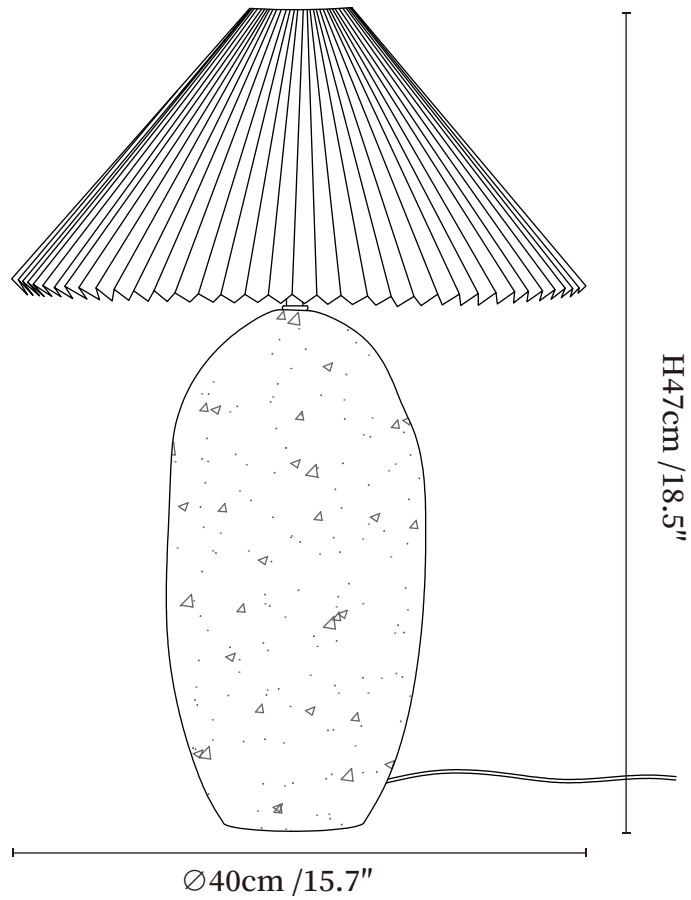

SPECIFICATION SHEET

SPECIFICATION DETAILS

*For custom options, consult factory for details

Fixture Dimensions	Ø 15.7" x H 18.5"
Light source	E26 or E27 (bulb not included)
Wattage	MAX 40W incandescent bulb or LED equivalent.
Voltage	AC 110-240V
Dimming	Compatible with dimmable bulbs (bulb not included)
Control method	In line ON / OFF switch.
Finishes	Yellow Travertine.
Shade Details	White.
Material	Yellow Travertine, Fabric.
Cord Length	Supplied with switched plug cord, length ~59" (150cm).