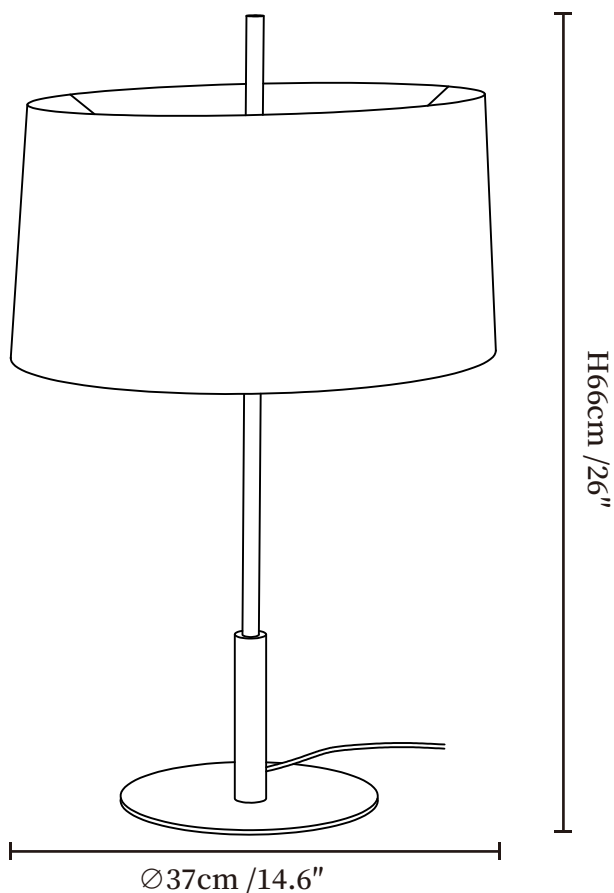

## SPECIFICATION DETAILS

\*For custom options, consult factory for details

<b>Fixture Dimensions</b>	Ø 14.6" x H 26"
<b>Light source</b>	E26 or E27 (bulb not included)
<b>Wattage</b>	MAX 40W incandescent bulb or LED equivalent.
<b>Voltage</b>	AC 110-240V
<b>Dimming</b>	Compatible with dimmable bulbs (bulb not included)
<b>Control method</b>	In line ON / OFF switch.
<b>Finishes</b>	Nickel.
<b>Shade Details</b>	White.
<b>Material</b>	Metal, Fabric.
<b>Cord Length</b>	Supplied with switched plug cord, length ~59" (150cm).