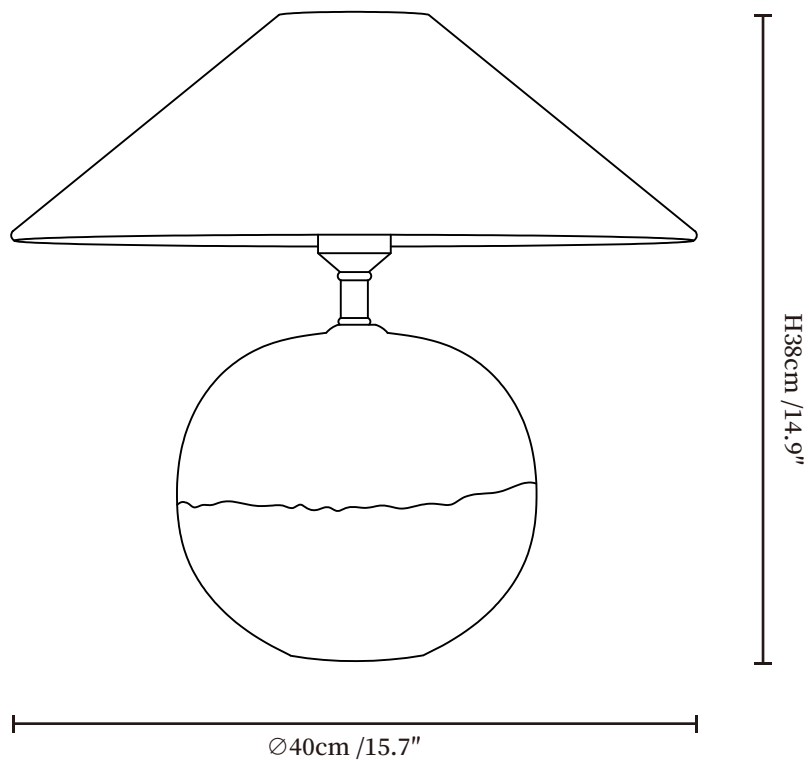

SPECIFICATION SHEET

SPECIFICATION DETAILS

*For custom options, consult factory for details

Fixture Dimensions	Ø 15.7" x H 14.9"
Light source	E26 or E27 (bulb not included)
Wattage	MAX 40W incandescent bulb or LED equivalent.
Voltage	AC 110-240V
Dimming	Compatible with dimmable bulbs (bulb not included)
Control method	In line ON / OFF switch.
Finishes	Terracotta color
Shade Details	White
Material	Metal, Fabric, Ceramics
Cord Length	Supplied with switched plug cord, length ~59" (150cm).