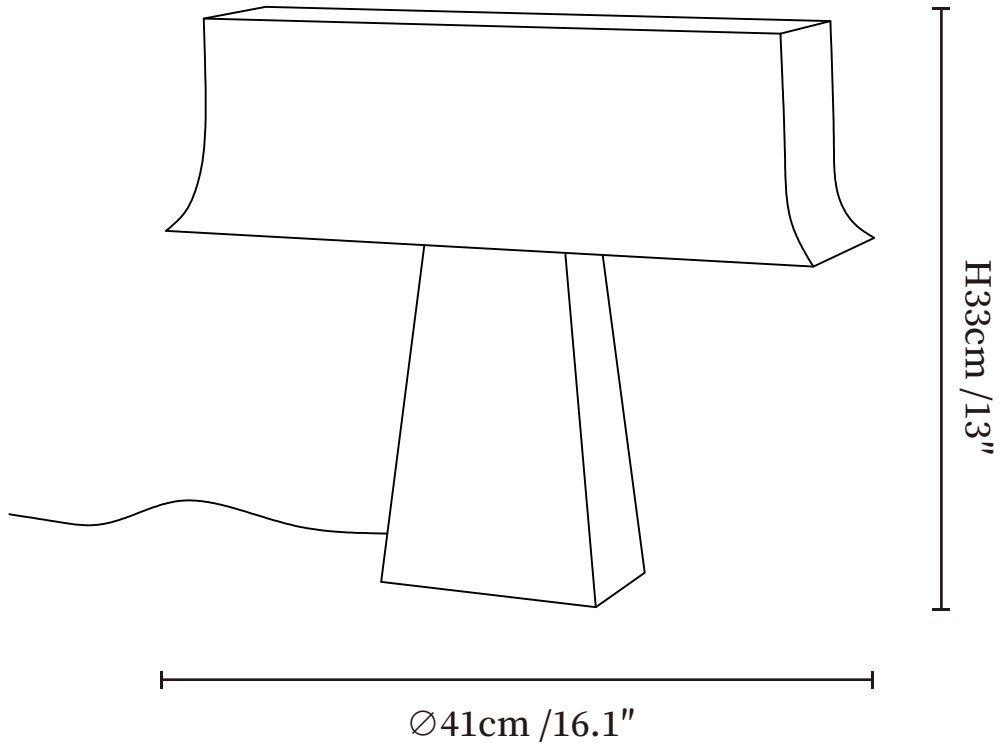

## SPECIFICATION DETAILS

\*For custom options, consult factory for details

<b>Fixture Dimensions</b>	Ø 16.1" x H 13"
<b>Light source</b>	E26 or E27(bulb not included)
<b>Wattage</b>	MAX 40W incandescent bulb or LED equivalent.
<b>Voltage</b>	AC 110-240V
<b>Dimming</b>	Compatible with dimmable bulbs (bulb not included)
<b>Control method</b>	In line ON / OFF switch.
<b>Finishes</b>	Antique stainless steel
<b>Shade Details</b>	Antique stainless steel
<b>Material</b>	Metal, Antique stainless steel
<b>Cord Length</b>	Supplied with switched plug cord, length ~59" (150cm).