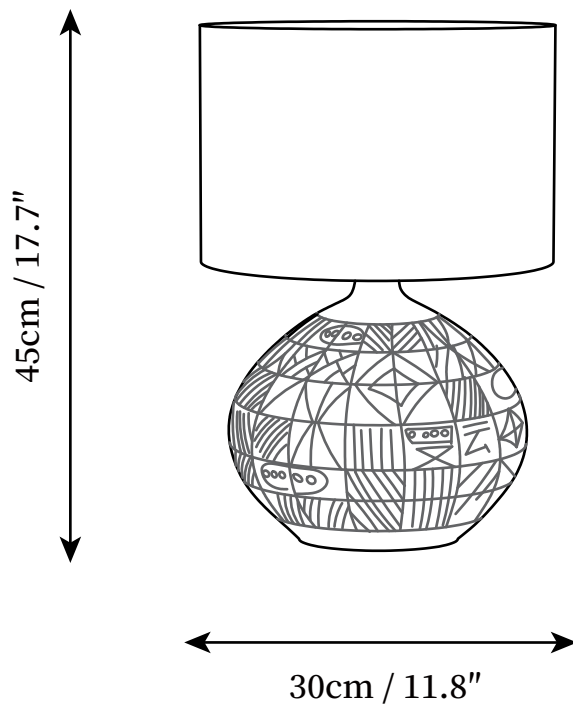

SPECIFICATION SHEET

SPECIFICATION DETAILS

*For custom options, consult factory for details

Fixture Dimensions	D 11.8" x H 17.7"
Light source	E26 or E27 (bulb not included)
Wattage	MAX 40W incandescent bulb or LED equivalent.
Voltage	AC 110-240V
Dimming	Compatible with dimmable bulbs (bulb not included)
Control method	In line ON / OFF switch.
Finishes	Black
Shade Details	White
Material	Metal, Fabric, Ceramics
Cord Length	Supplied with switched plug cord, length ~59" (150cm).