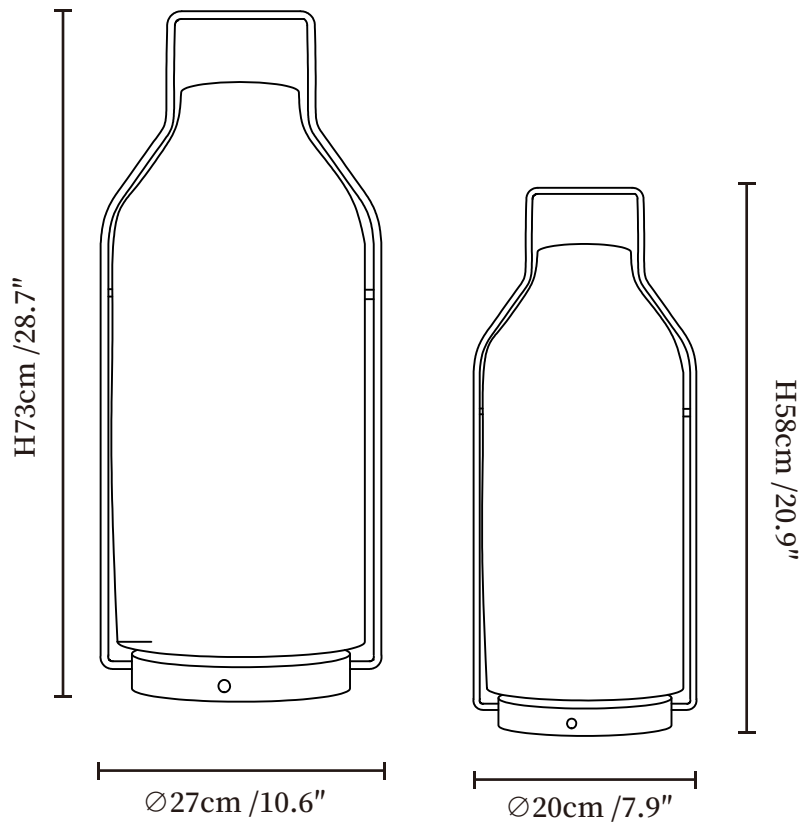

SPECIFICATION SHEET

SPECIFICATION DETAILS

*For custom options, consult factory for details

Fixture Dimensions	Ø 7.9" x H 20.9" Ø 10.6" x H 28.7"
Light source	Integrated LED
Wattage	~6W
Voltage	AC 110-240V
Dimming	Not supported
CRI(Ra)	90+CRI
Control method	In line ON / OFF switch.
LED Rated Life	30000 hours
Color Temperature	Warm Light (3000K), Neutral Light (4000K), Cool Light (6000K)
Finishes	Chrome
Shade Details	White
Material	Metal, Glass
Cord Length	Supplied with switched plug cord, length ~59" (150cm).