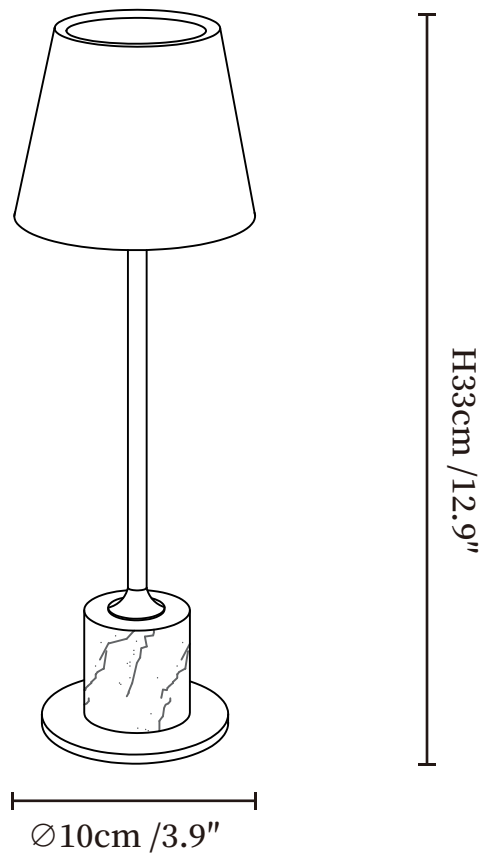

## SPECIFICATION DETAILS

\*For custom options, consult factory for details

<b>Fixture Dimensions</b>	$\text{Ø} 3.9'' \times H 12.9''$
<b>Light source</b>	Integrated LED
<b>Wattage</b>	~4W
<b>Voltage</b>	AC 110-240V
<b>Dimming</b>	Three-Color Changing Light
<b>CRI(Ra)</b>	90+CRI
<b>Control method</b>	Touch control
<b>LED Rated Life</b>	30000 hours
<b>Color Temperature</b>	Warm Light (3000K), Neutral Light (4000K), Cool Light (6000K)
<b>Finishes</b>	Black, Gold
<b>Shade Details</b>	White
<b>Material</b>	Metal, Marble
<b>Cord</b>	USB charging cable provided, charger not included.