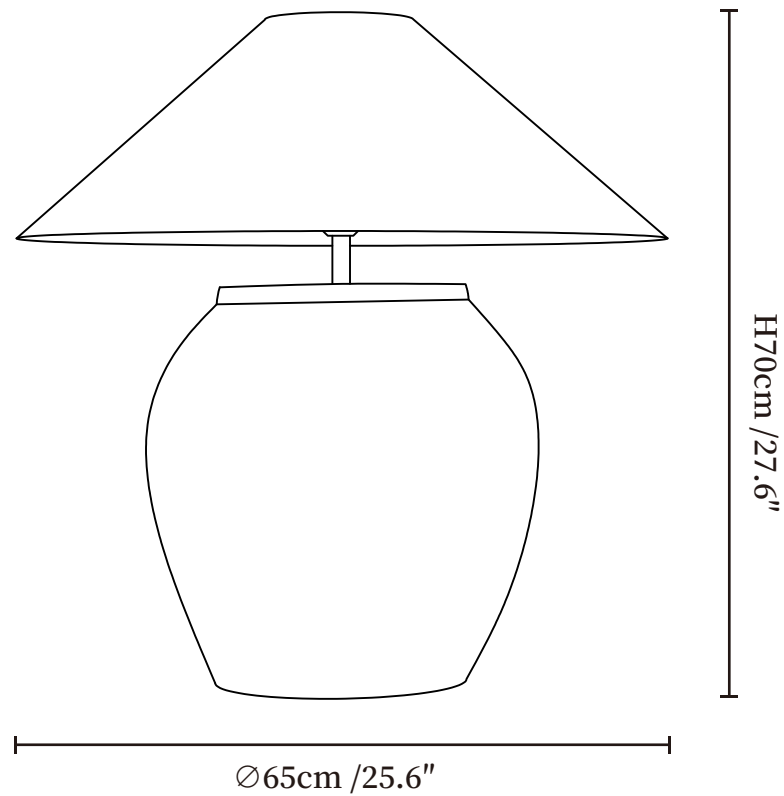

## SPECIFICATION DETAILS

\*For custom options, consult factory for details

<b>Fixture Dimensions</b>	$\text{Ø} 25.6'' \times H 27.6''$
<b>Light source</b>	E26 or E27 (bulb not included)
<b>Wattage</b>	MAX 40W incandescent bulb or LED equivalent.
<b>Voltage</b>	AC 110-240V
<b>Dimming</b>	Compatible with dimmable bulbs (bulb not included)
<b>Control method</b>	In line ON / OFF switch.
<b>Finishes</b>	Black
<b>Shade Details</b>	White
<b>Material</b>	Metal, Fabric, Ceramics
<b>Cord Length</b>	Supplied with switched plug cord, length ~59" (150cm).