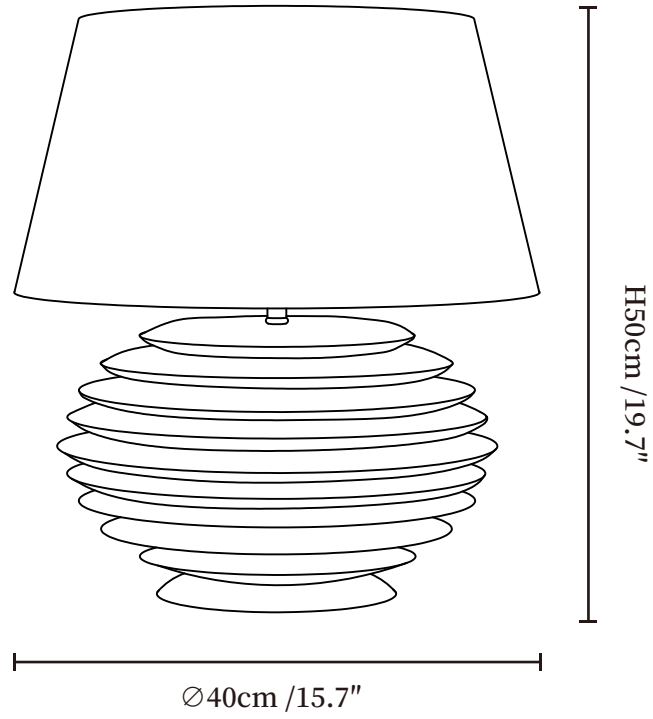

SPECIFICATION SHEET

SPECIFICATION DETAILS

*For custom options, consult factory for details

Fixture Dimensions	$\text{Ø} 15.7'' \times \text{H} 19.7'' \text{Ø} 18.1'' \times \text{H} 21.3''$
Light source	E26 or E27 (bulb not included)
Wattage	MAX 40W incandescent bulb or LED equivalent.
Voltage	AC 110-240V
Dimming	Compatible with dimmable bulbs (bulb not included)
Control method	In line ON / OFF switch.
Finishes	Wood Color, Walnut Color, Black
Shade Details	Grey
Material	Metal, Fabric, Wood
Cord Length	Supplied with switched plug cord, length ~59" (150cm).